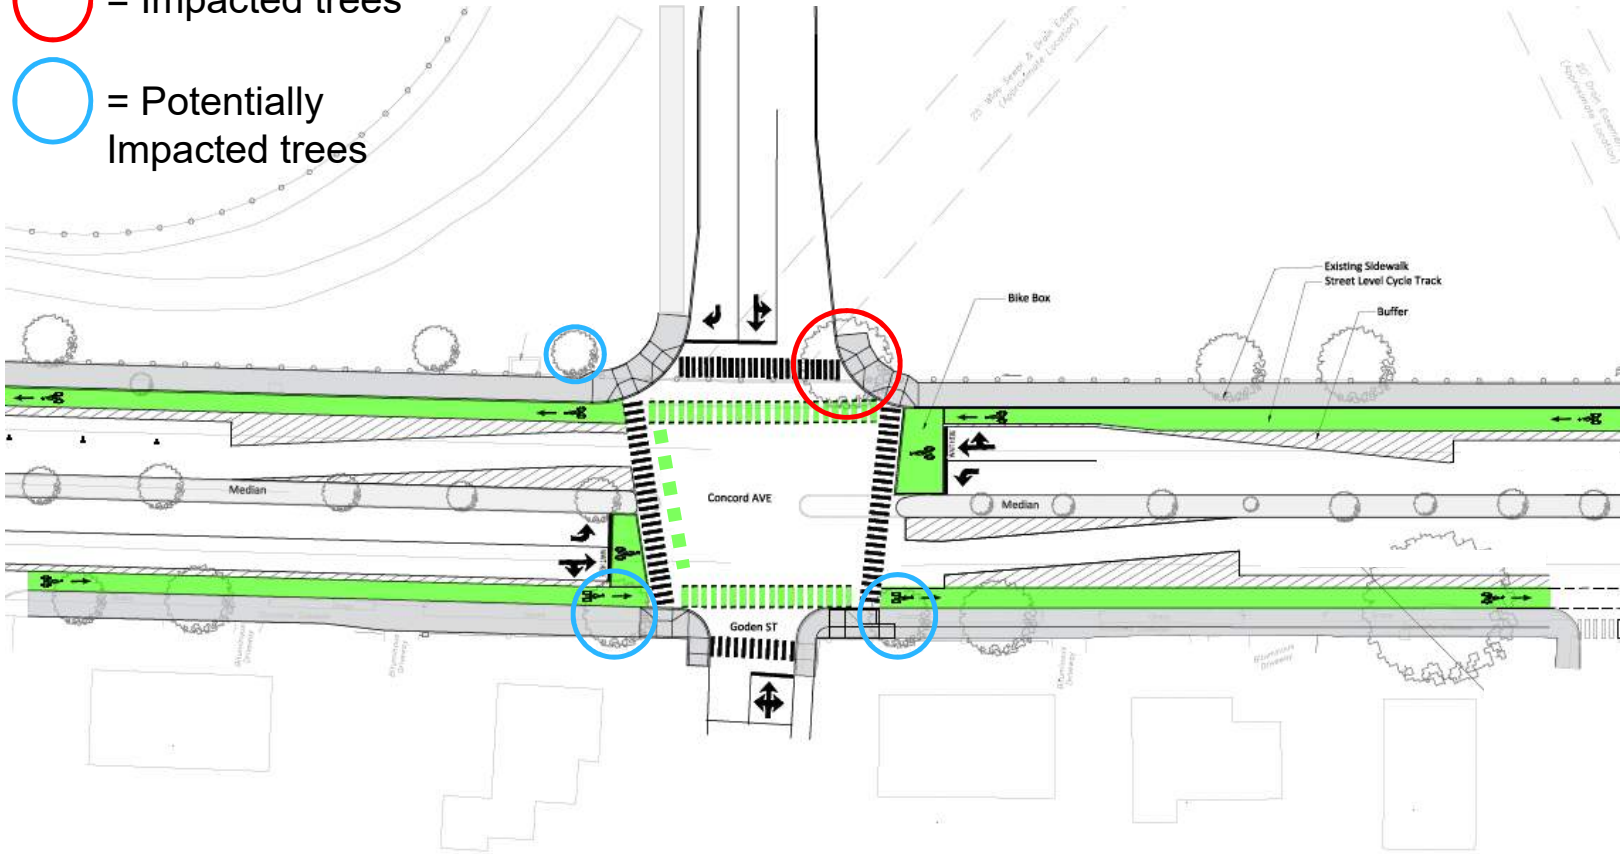

GODEN & CONCORD

= Impacted trees

= Potentially Impacted trees