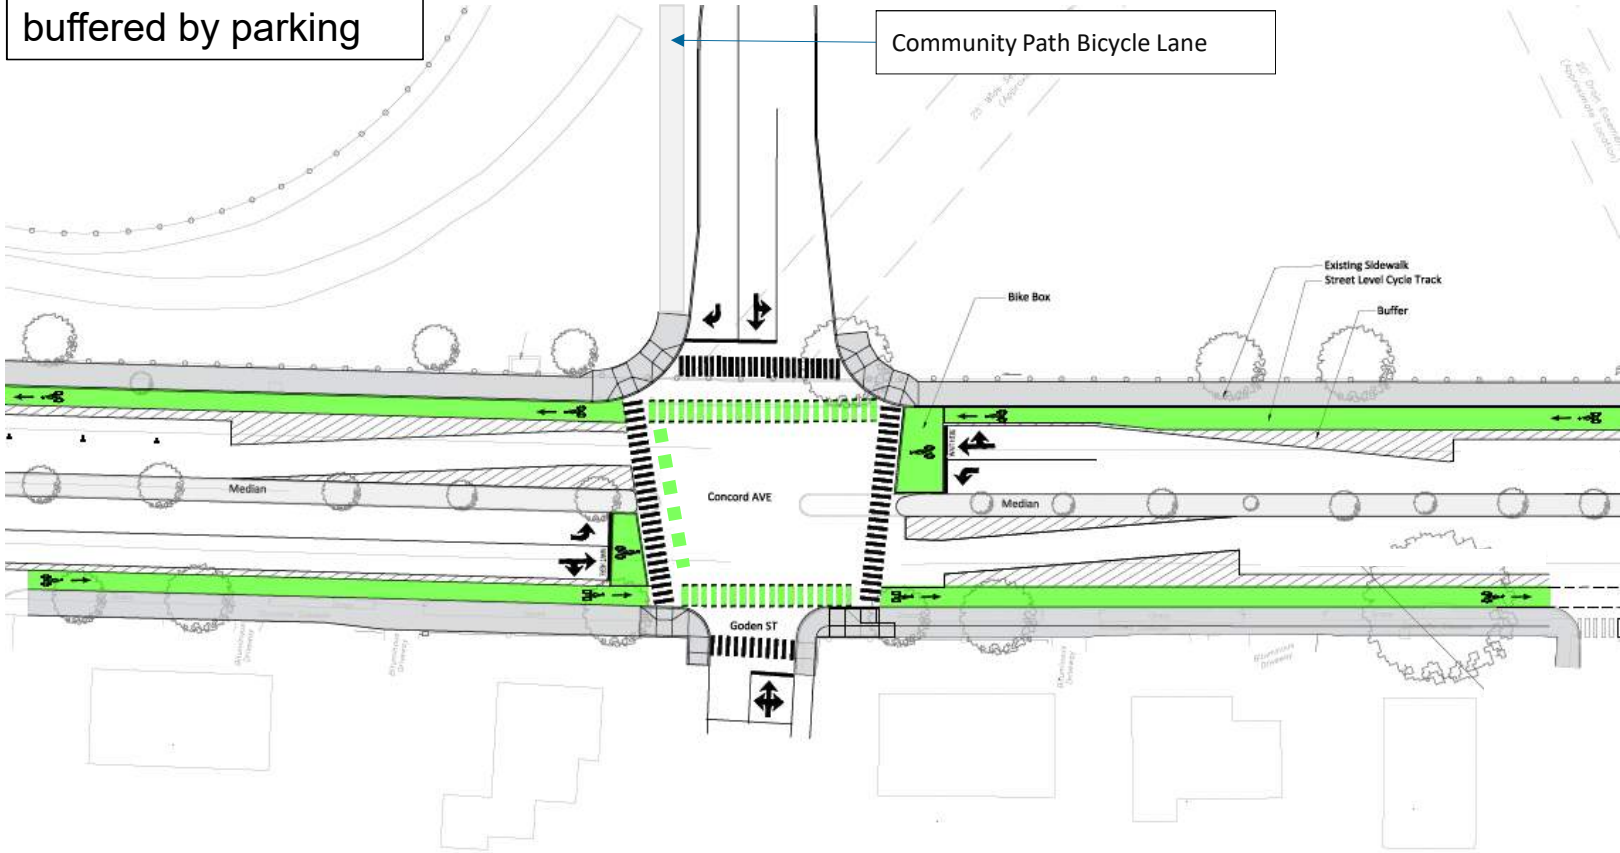

Belmont Middle and  
High School  
Concord Avenue Update

June 13, 2019

An aerial photograph of a suburban street scene. The main road, Concord Ave, runs horizontally across the middle. To the right, it curves into a roundabout. A large green field is visible in the upper right. Residential houses with grey roofs and some trees with autumn-colored leaves are in the lower left. A blue semi-transparent box is overlaid on the left side of the image, containing the text 'CONCORD AVE'.

# GODEN & CONCORD

Street-level bike lane buffered by parking