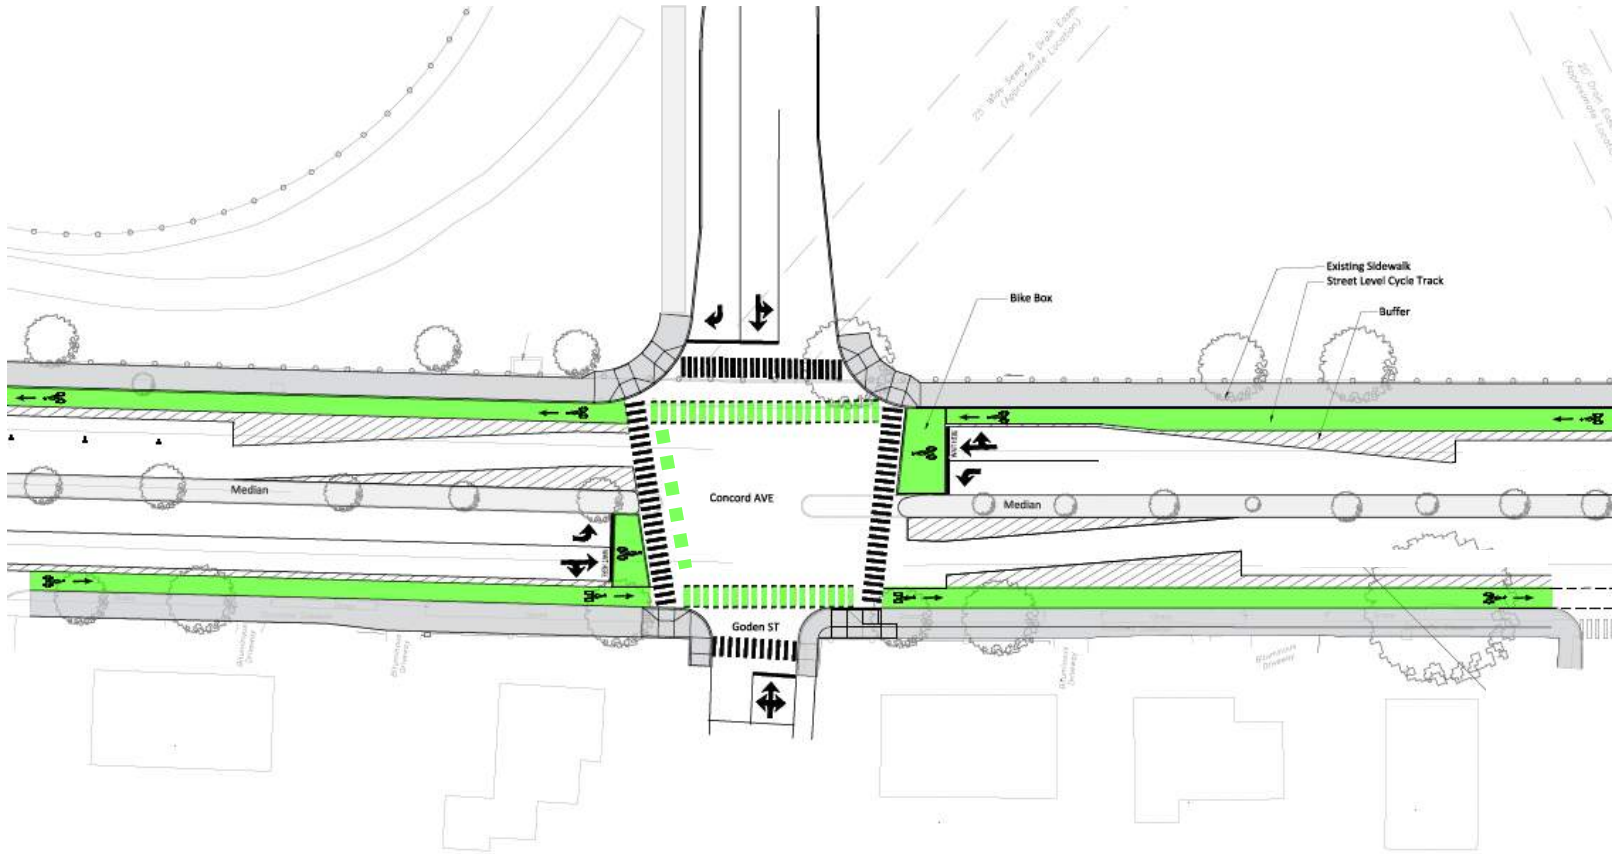

Belmont Middle and  
High School  
Concord Avenue Update

June 13, 2019

An aerial photograph of a suburban street scene. The main road, Concord Ave, runs horizontally across the middle. To the right, it curves into a roundabout. A large green field is visible in the upper right. Residential houses with grey roofs and some trees with autumn-colored leaves are in the lower left. A blue semi-transparent box is overlaid on the left side of the image, containing the text 'CONCORD AVE'.

# CONCORD AVE

01 | Overview

02 | Goden & Concord

03 | Orchard Crossing

# GODEN & CONCORD

Street-level bike lane buffered by parking