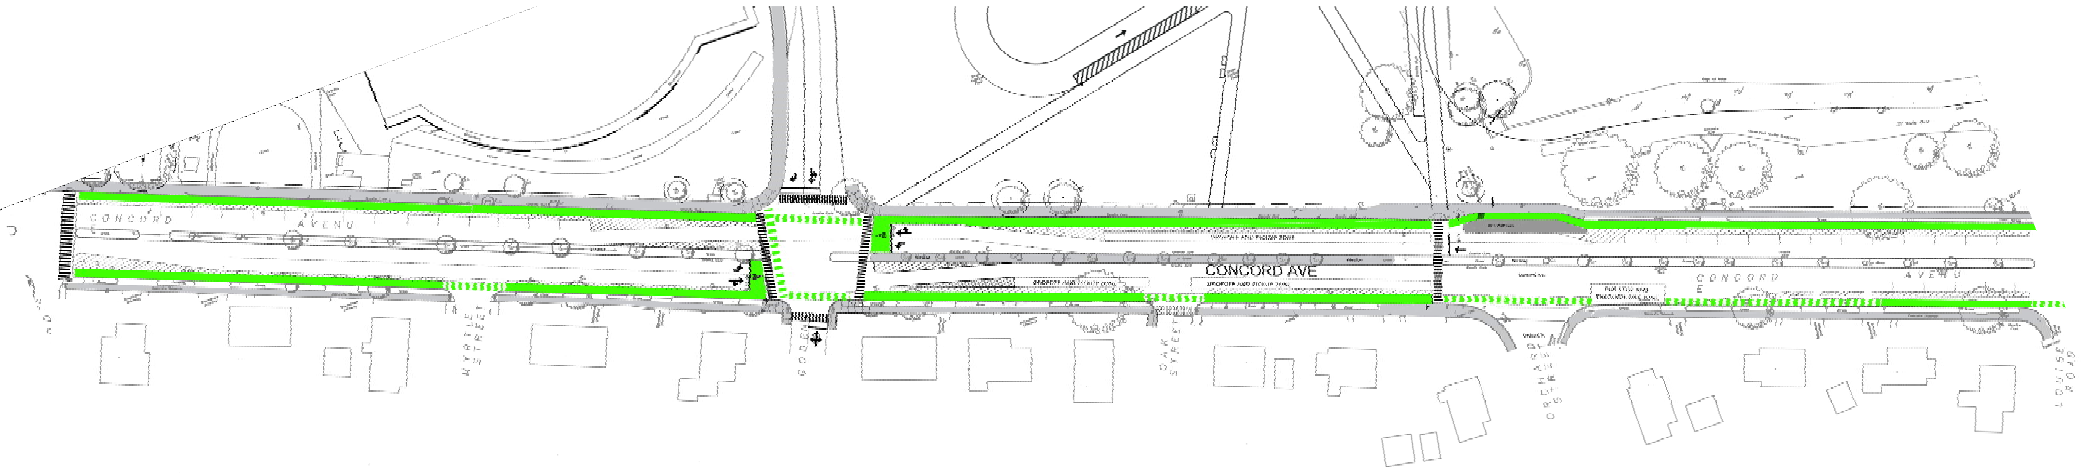

Concord, Cottage to Louise Overview