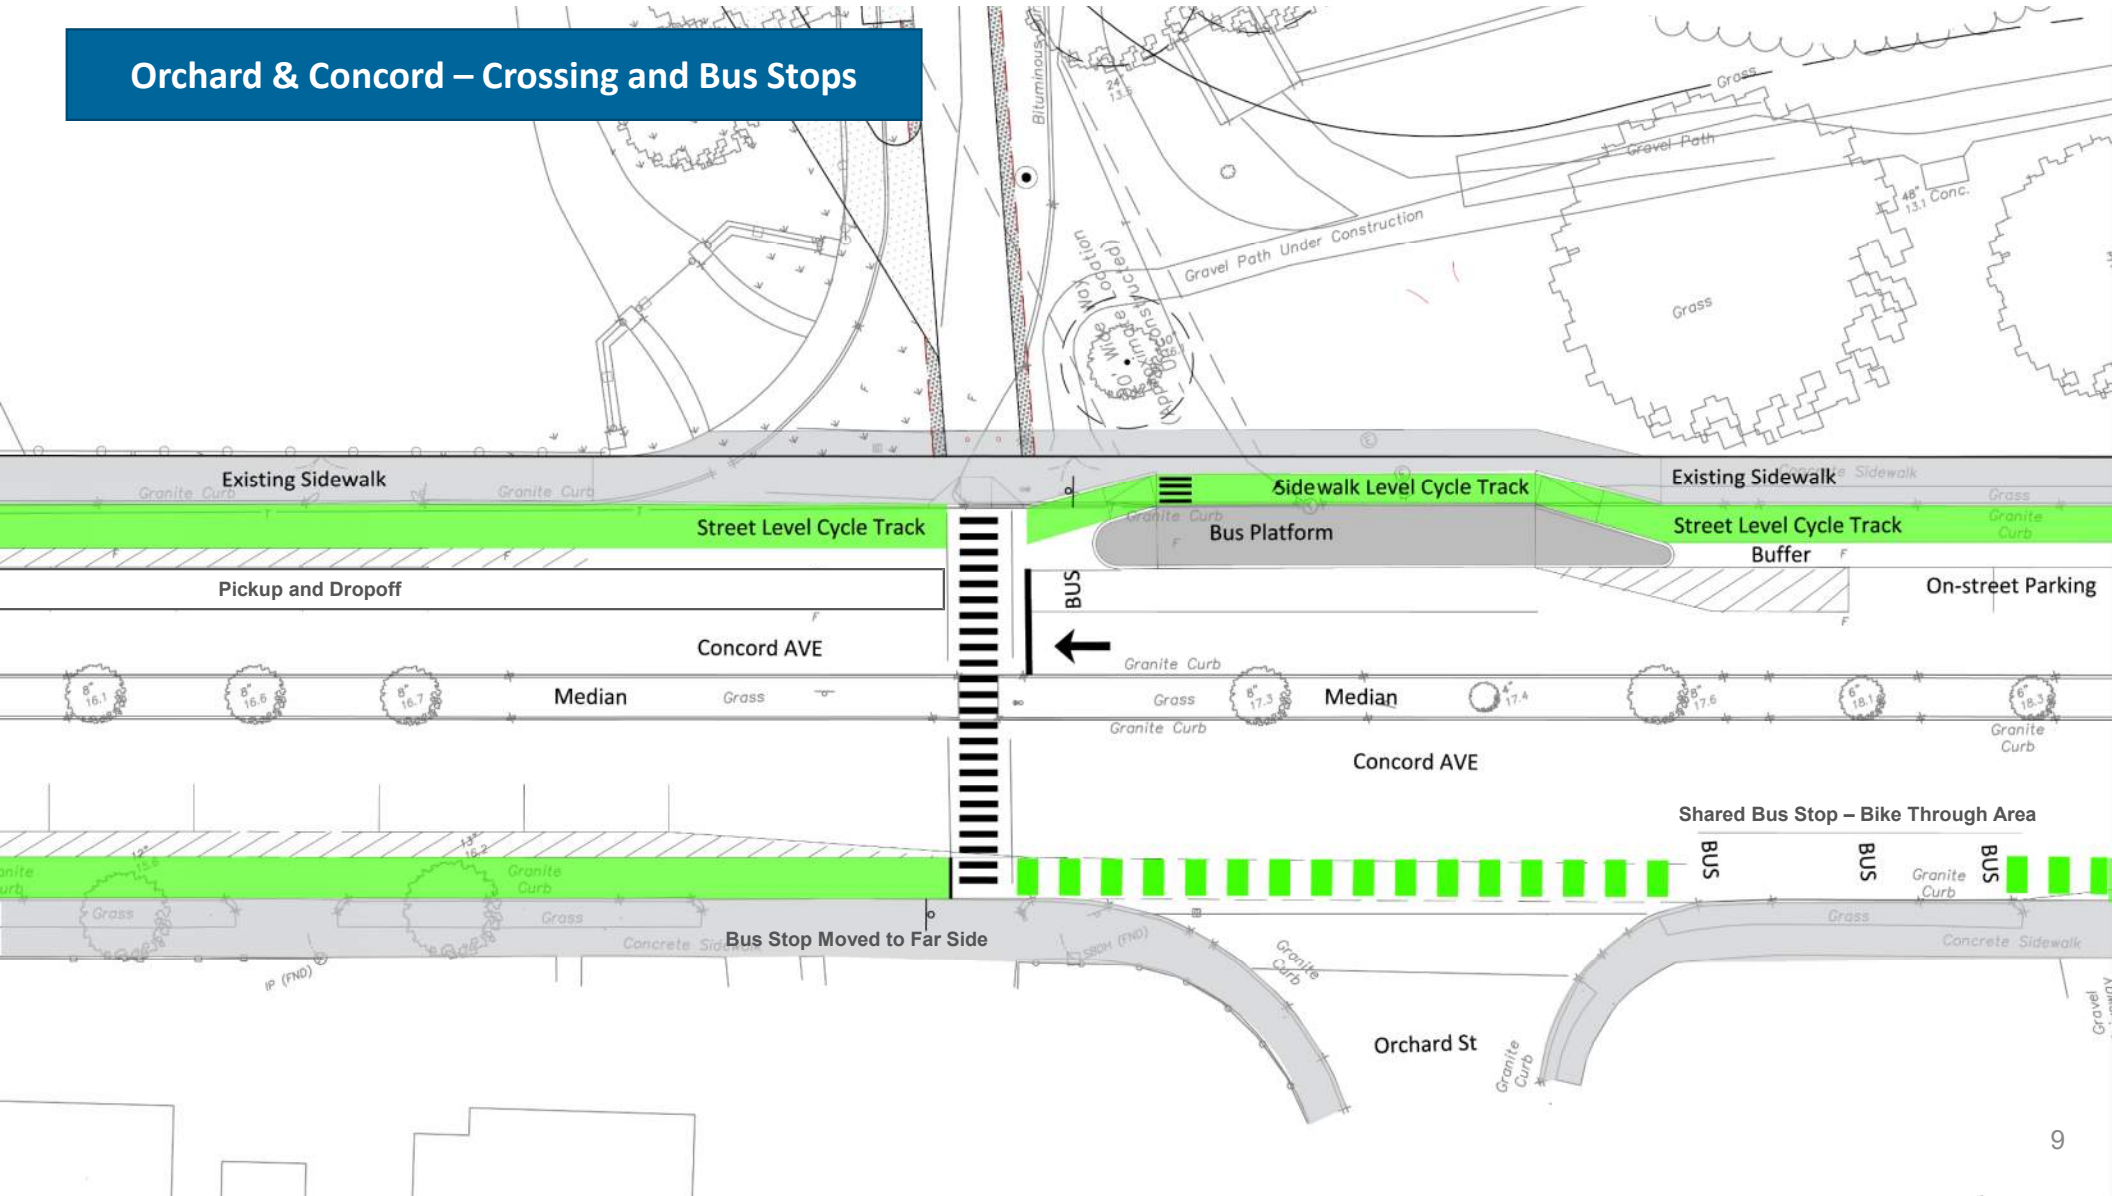

Orchard & Concord – Crossing and Bus Stops