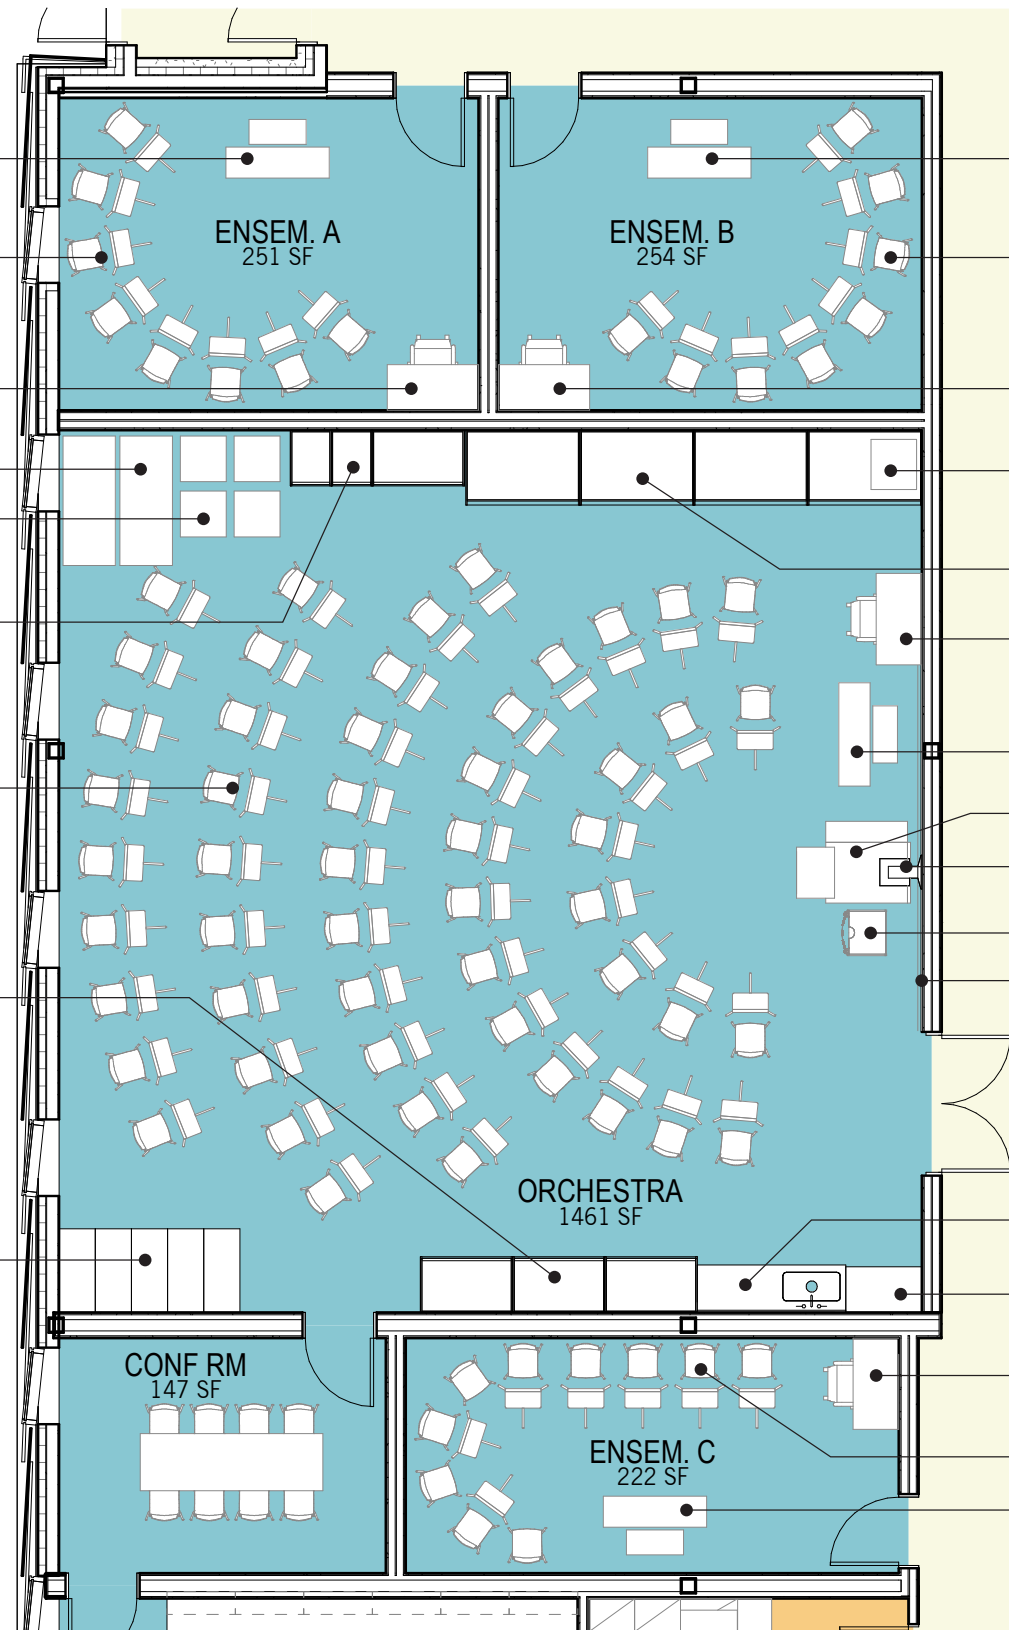

# ORCHESTRA / ENSEMBLES FLOOR PLAN

4 CHAIR MOVE + STORE CARTS

INSTRUMENT STORAGE

52 CHARIS + MUSIC STANDS

INSTRUMENT STORAGE

5 SHEET MUSIC LIBRARY CABINETS  
(STORES 1,250 TITLES)

ELECTRONIC KEYBOARD + BENCH

8 CHARIS + MUSIC STANDS

STUDENT COMPUTER WORKSTATION

AV RACK AND SOUND SYSTEM  
CONTROLS IN CASEWORK CABINET

LARGE INSTRUMENT STORAGE

TEACHER WORK TABLE

ELECTRONIC KEYBOARD + BENCH

CONDUCTOR SYSTEM

INTERACTIVE PROJECTOR

TEACHER PODIUM CART

MAGNETIC WHITEBOARD WITH  
AND WITHOUT LINED STAFF