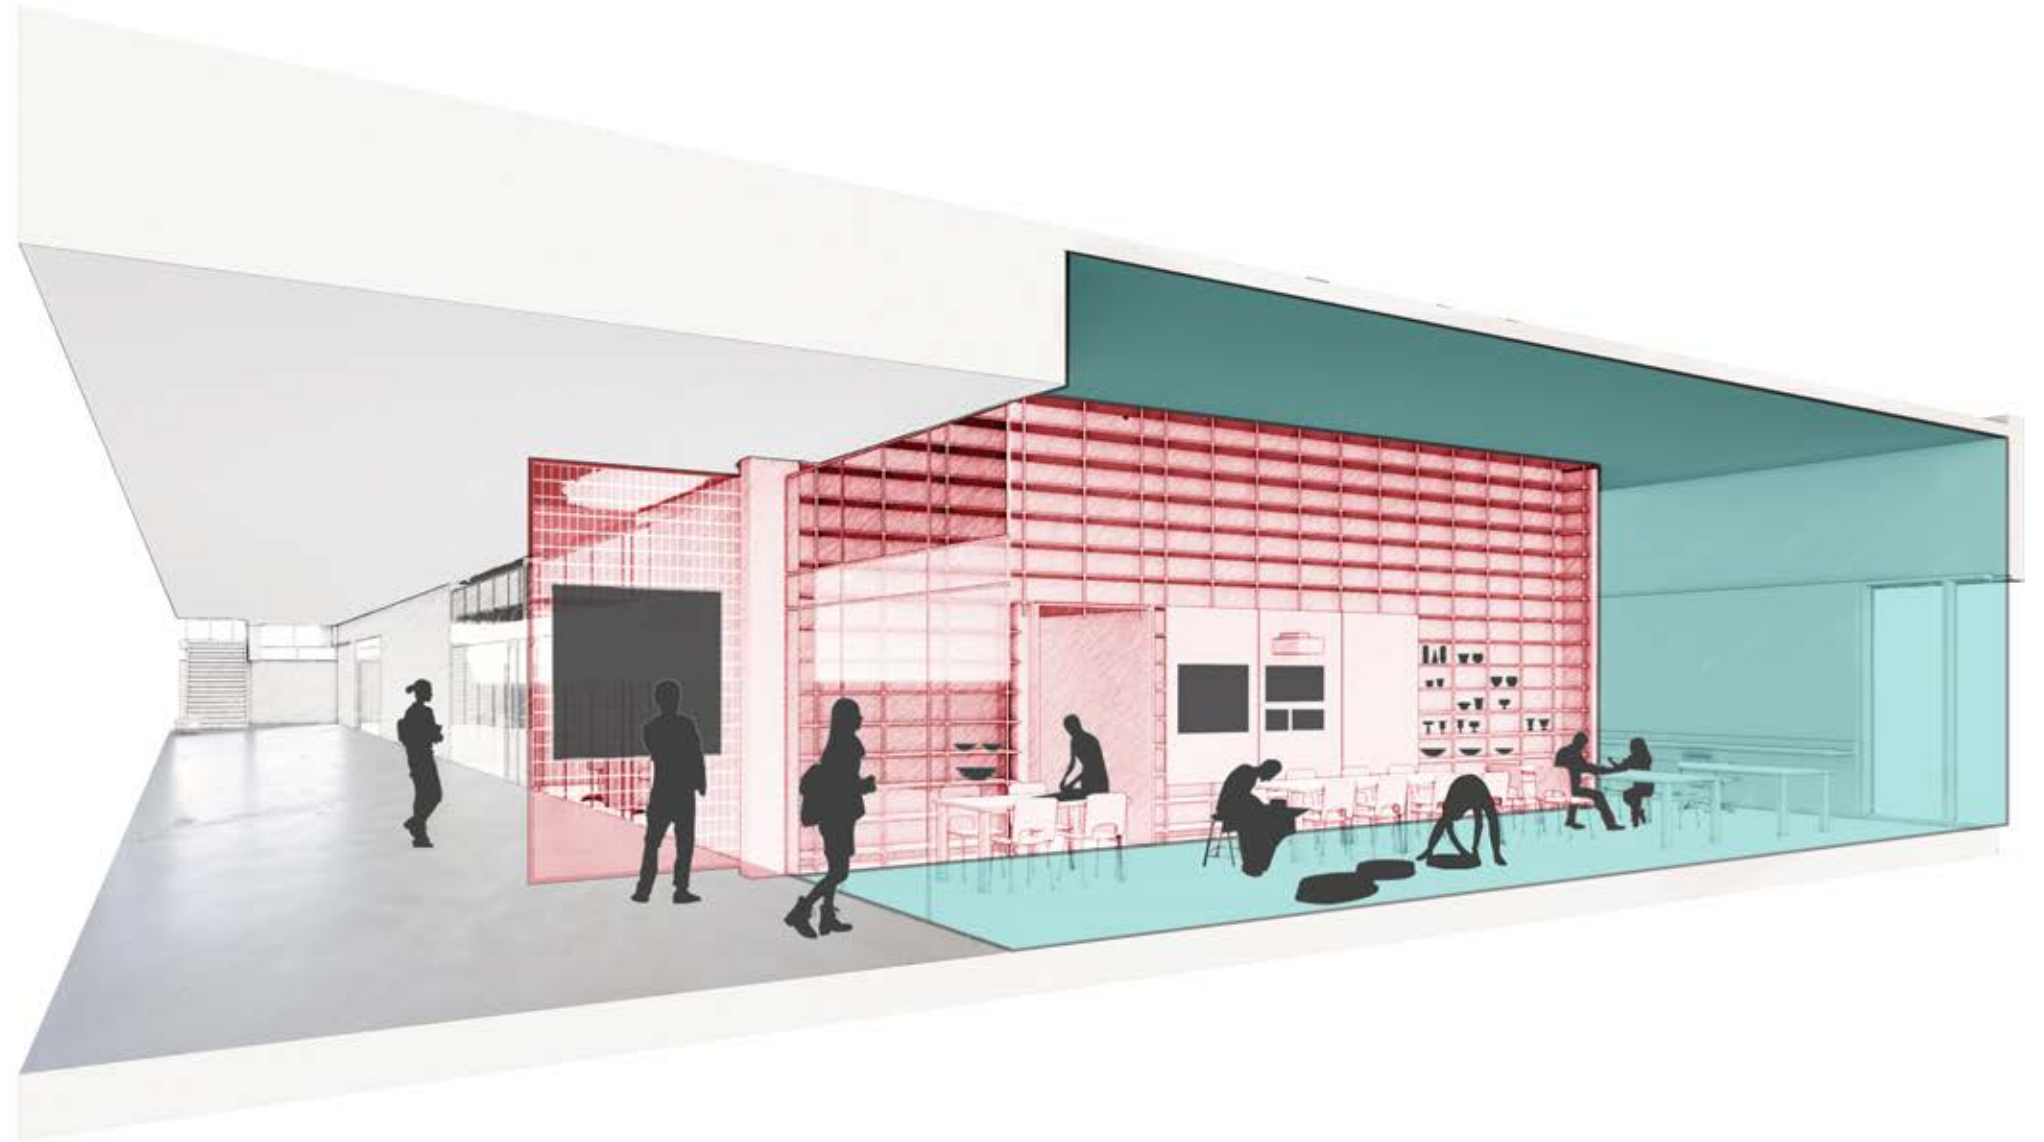

EXPRESSIVE

INNOVATION / MAKERSPACE

INNOVATION / MAKERSPACE

ART / POTTERY / DIGITAL ART / PHOTOGRAPHY

FUNCTIONAL

POTTERY AREA

- (8) Pottery Wheels
- (6) Deep utility sinks w/ clay traps
- Floor drain and Wall faucet near pottery wheels
- Ceiling Mounted Air Cleaner System for clay particulate matter
- Suspended Cord drops above each wheel

KILN ROOM

- (2) Vented Kilns

FUNCTIONAL SEATING

- (2) Collaborative Islands for work station, storage, and tool prep etc.
- (8) 40" x 60" four person tables, adjustable height, lockable casters
- (5) wire carts 3' x 6' w/ shelves
- (6) 3' x 3' storage carts

OTHERS

- Teacher desk w/ computer/printer access
- Clock

EXPRESSIVE

ART / POTTERY / DIGITAL ART / PHOTOGRAPHY

ART / POTTERY / DIGITAL ART / PHOTOGRAPHY

FUNCTIONAL

EXPRESSIVE

COLLABORATIVE SPACE AT ACADEMIC WING