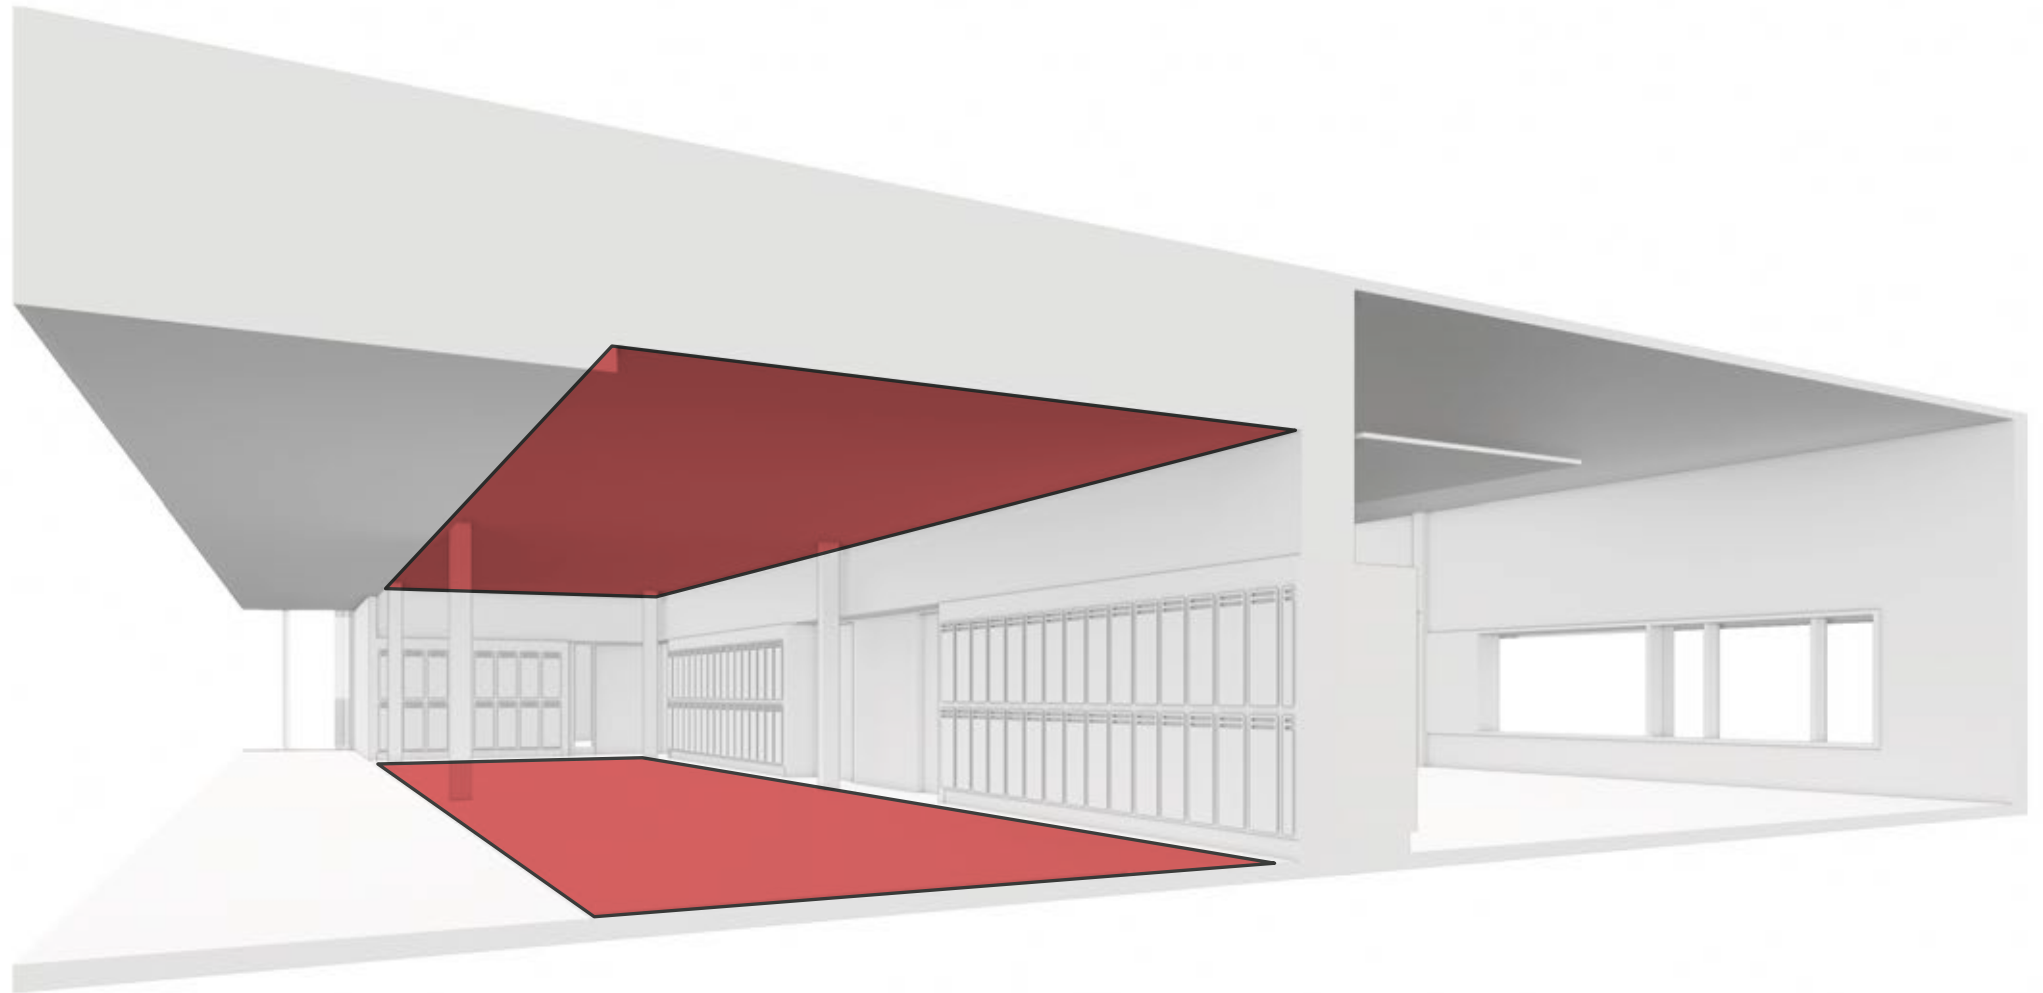

KILN ROOM

- (2) Vented Kilns

FUNCTIONAL SEATING

- (2) Collaborative Islands for work station, storage, and tool prep etc.
- (8) 40" x 60" four person tables, adjustable height, lockable casters
- (5) wire carts 3' x 6' w/ shelves
- (6) 3' x 3' storage carts

OTHERS

- Teacher desk w/ computer/printer access
- Clock

EXPRESSIVE

ART / POTTERY / DIGITAL ART / PHOTOGRAPHY

ART / POTTERY / DIGITAL ART / PHOTOGRAPHY

FUNCTIONAL

EXPRESSIVE

COLLABORATIVE SPACE AT ACADEMIC WING