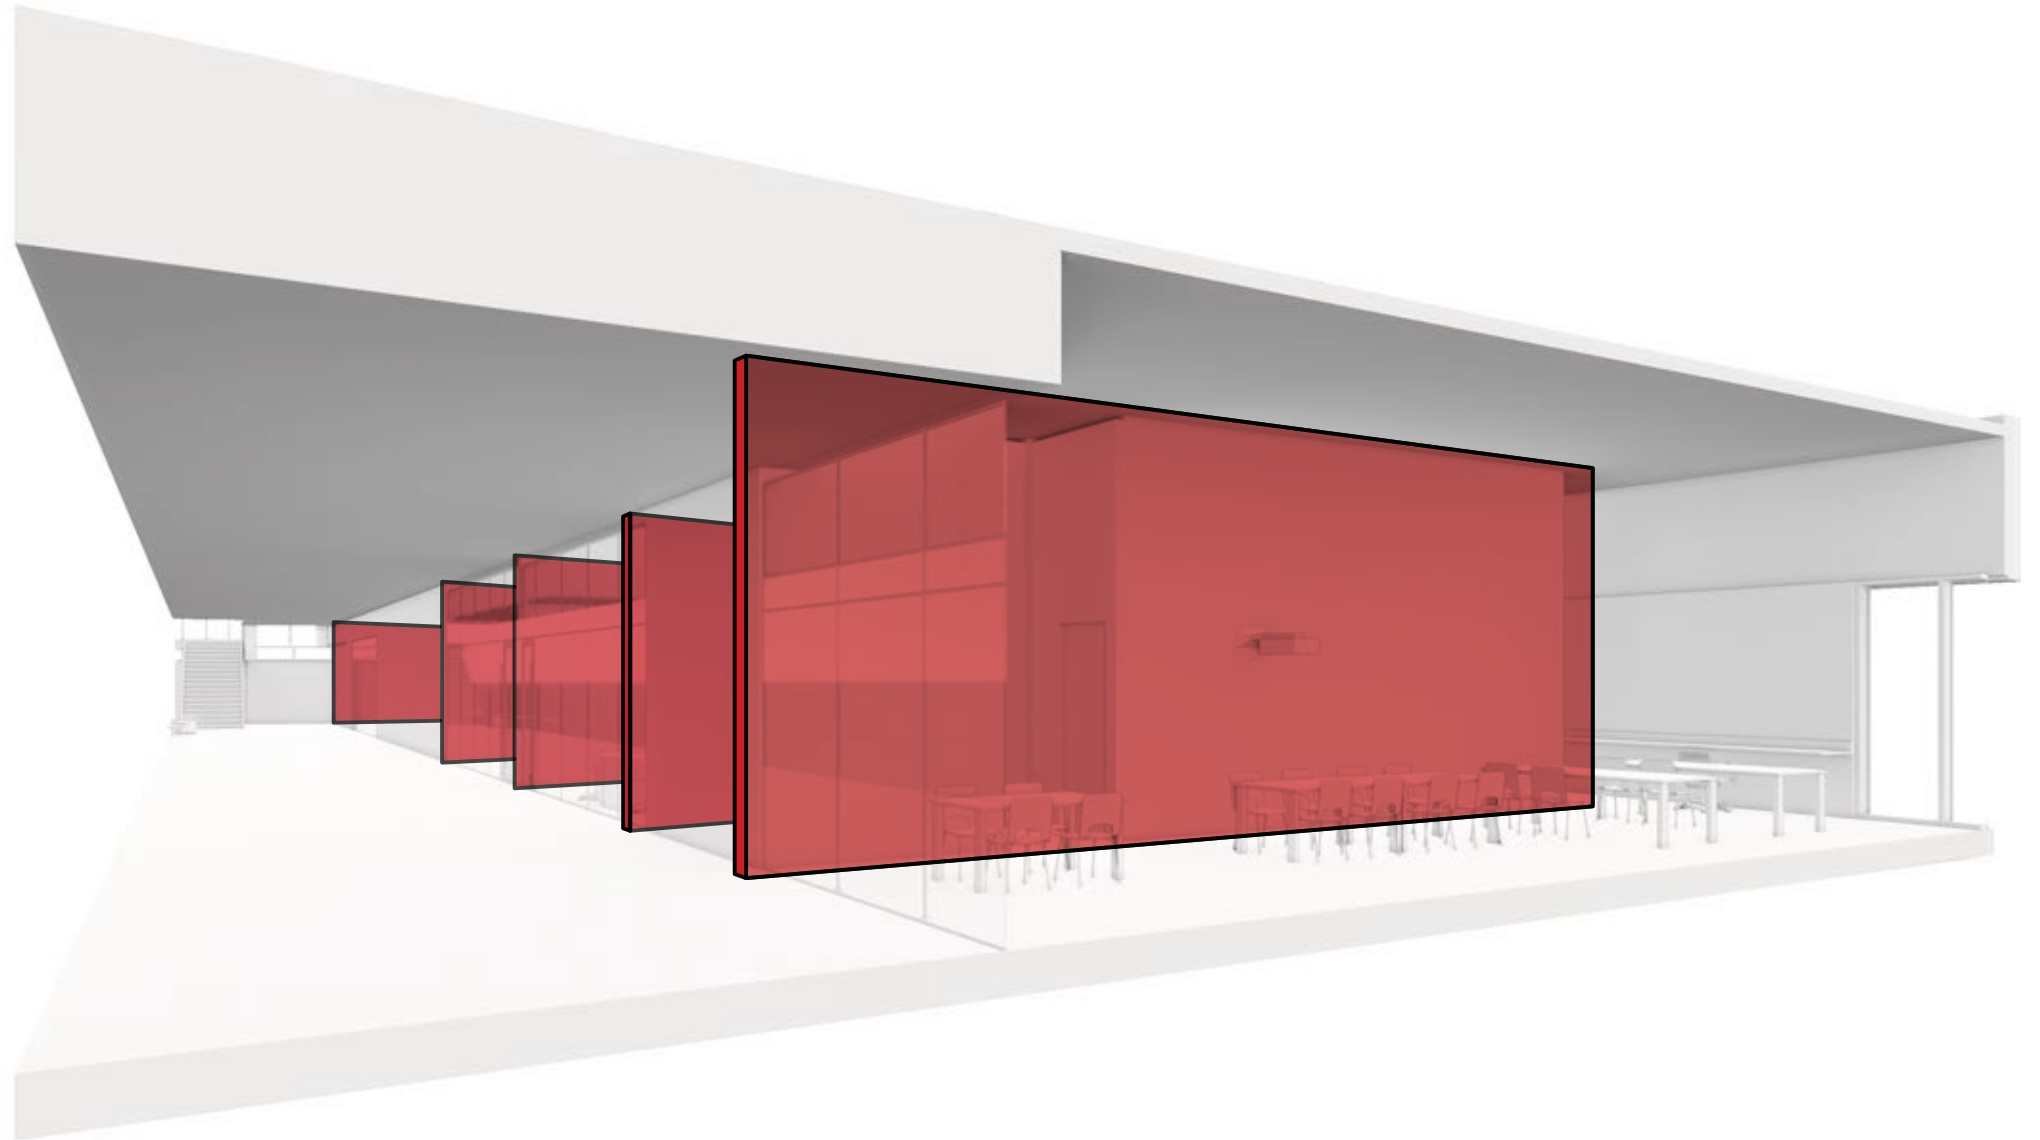

EXPRESSIVE

INNOVATION / MAKERSPACE

INNOVATION / MAKERSPACE

ART / POTTERY / DIGITAL ART / PHOTOGRAPHY

FUNCTIONAL

POTTERY AREA

- (8) Pottery Wheels
- (6) Deep utility sinks w/ clay traps
- Floor drain and Wall faucet near pottery wheels
- Ceiling Mounted Air Cleaner System for clay particulate matter
- Suspended Cord drops above each wheel

KILN ROOM

- (2) Vented Kilns

FUNCTIONAL SEATING

- (2) Collaborative Islands for work station, storage, and tool prep etc.
- (8) 40" x 60" four person tables, adjustable height, lockable casters
- (5) wire carts 3' x 6' w/ shelves
- (6) 3' x 3' storage carts

OTHERS

- Teacher desk w/ computer/printer access
- Clock

EXPRESSIVE

ART / POTTERY / DIGITAL ART / PHOTOGRAPHY

ART / POTTERY / DIGITAL ART / PHOTOGRAPHY

FUNCTIONAL

EXPRESSIVE

COLLABORATIVE SPACE AT ACADEMIC WING