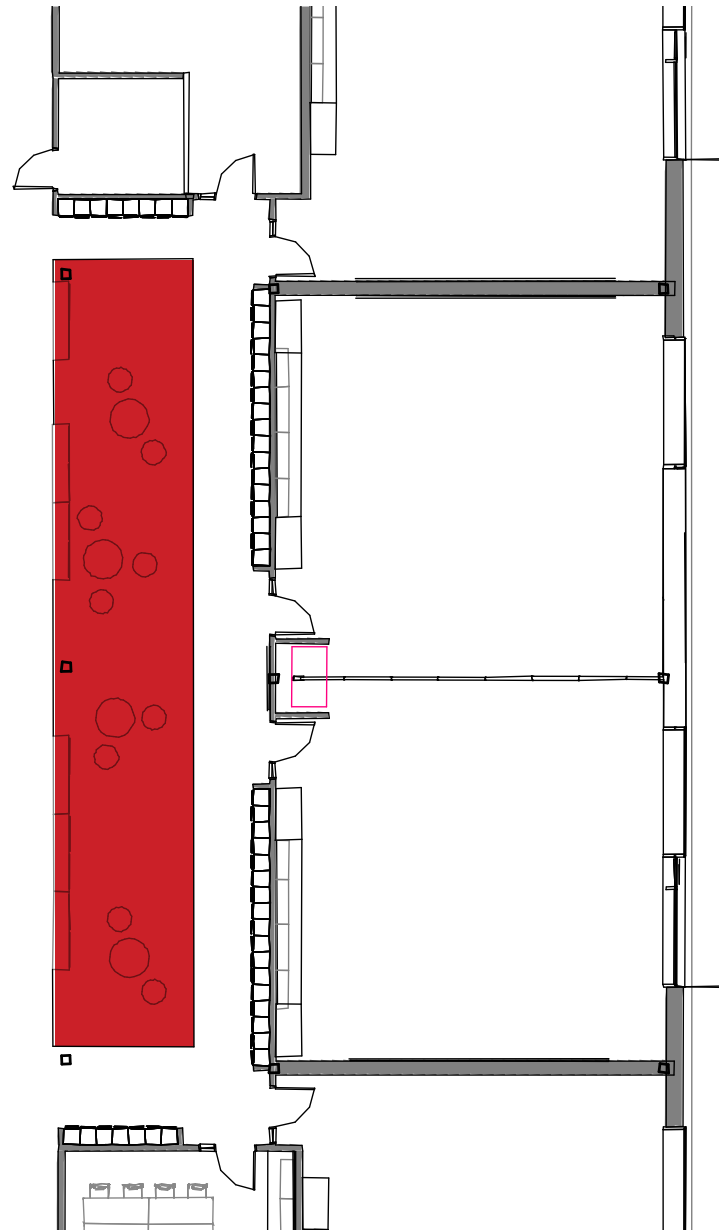

FURNITURE REQUIREMENTS

- (6) Resin top desks
- (24) chairs
- Interactive projector w/ magnetic whiteboard
- (4) ceiling mounted power reels
- Butcher block counters w/ mobile storage below and shelves above
- (1) Sink
- (2) Teacher wardrobes
- (2) Tall metal storage cabinets

KILN ROOM

- (2) Vented Kilns

FUNCTIONAL SEATING

- (2) Collaborative Islands for work station, storage, and tool prep etc.
- (8) 40" x 60" four person tables, adjustable height, lockable casters
- (5) wire carts 3' x 6' w/ shelves
- (6) 3' x 3' storage carts

OTHERS

- Teacher desk w/ computer/printer access
- Clock

EXPRESSIVE

ART / POTTERY / DIGITAL ART / PHOTOGRAPHY

ART / POTTERY / DIGITAL ART / PHOTOGRAPHY

FUNCTIONAL

EXPRESSIVE

COLLABORATIVE SPACE AT ACADEMIC WING

COLLABORATIVE SPACE AT ACADEMIC WING

COLLABORATIVE SPACE AT ACADEMIC WING