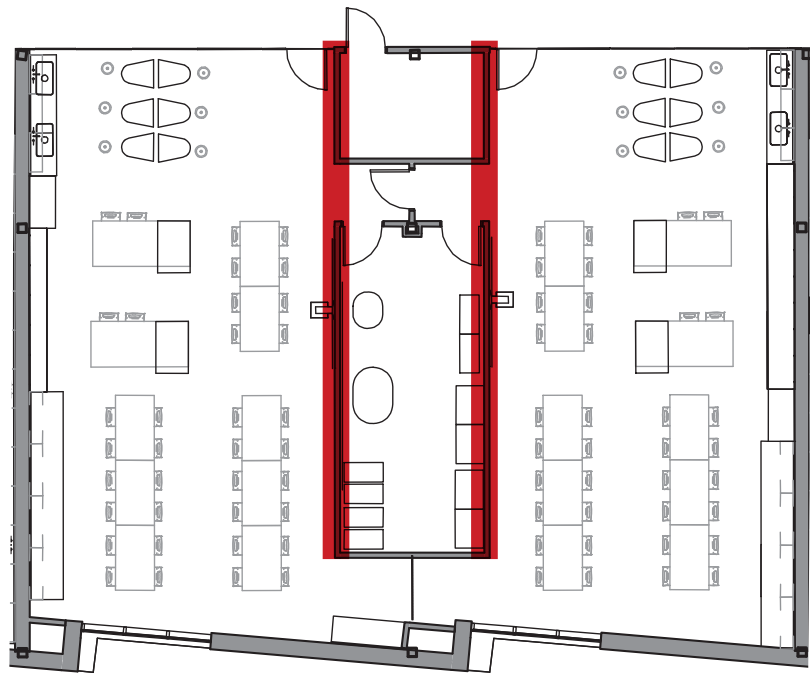

LEVEL 02 FLOOR PLAN DIAGRAM

LEVEL 02 FLOOR PLAN DIAGRAM

LEVEL 03 FLOOR PLAN DIAGRAM

LEVEL 03 FLOOR PLAN DIAGRAM

LEVEL 04 FLOOR PLAN DIAGRAM

LEVEL 04 FLOOR PLAN DIAGRAM

INNOVATION / MAKERSPACE

FUNCTIONAL

FURNITURE REQUIREMENTS

- (6) Resin top desks
- (24) chairs
- Interactive projector w/ magnetic whiteboard
- (4) ceiling mounted power reels
- Butcher block counters w/ mobile storage below and shelves above
- (1) Sink
- (2) Teacher wardrobes
- (2) Tall metal storage cabinets

EXPRESSIVE

INNOVATION / MAKERSPACE

INNOVATION / MAKERSPACE

ART / POTTERY / DIGITAL ART / PHOTOGRAPHY

FUNCTIONAL

POTTERY AREA

- (8) Pottery Wheels
- (6) Deep utility sinks w/ clay traps
- Floor drain and Wall faucet near pottery wheels
- Ceiling Mounted Air Cleaner System for clay particulate matter
- Suspended Cord drops above each wheel

KILN ROOM

- (2) Vented Kilns

FUNCTIONAL SEATING

- (2) Collaborative Islands for work station, storage, and tool prep etc.
- (8) 40" x 60" four person tables, adjustable height, lockable casters
- (5) wire carts 3' x 6' w/ shelves
- (6) 3' x 3' storage carts