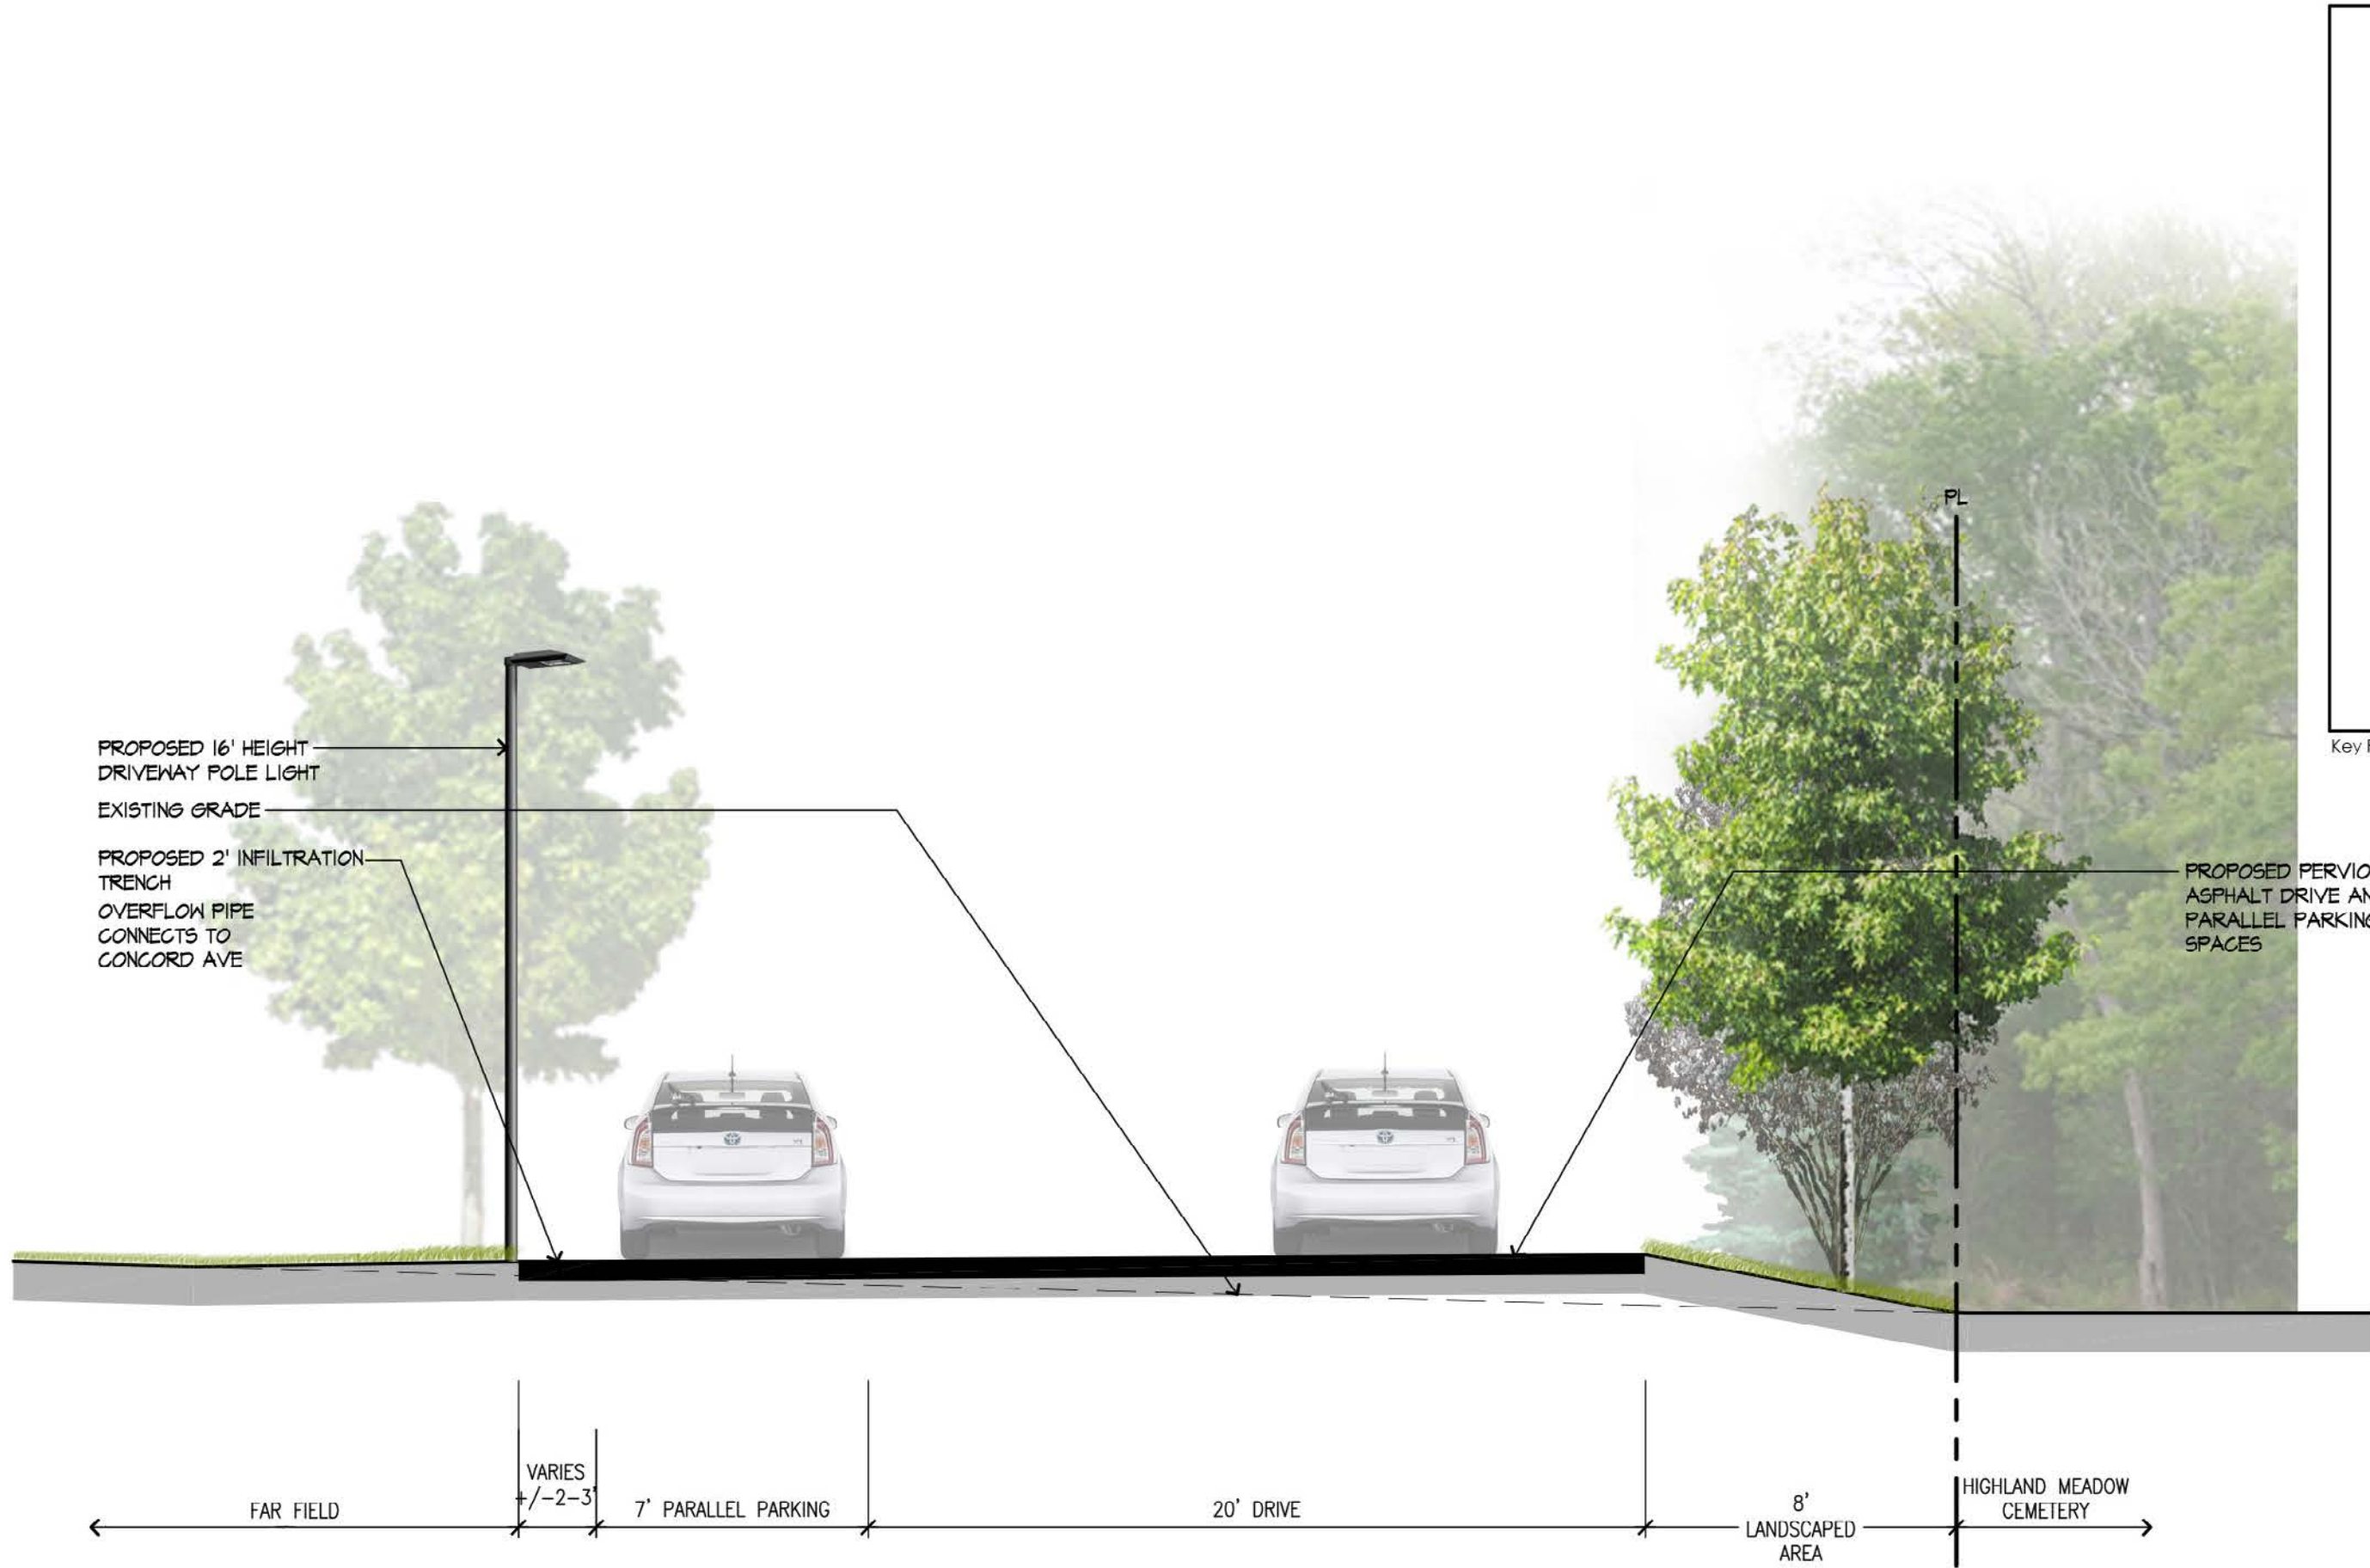

Amelanchier "Robin Hill"
Robin Hill Serviceberry

Amelanchier laevis
Serviceberry (Multistemmed)

Cornus florida 'Appalachian Spring'
Appalachian Spring Dogwood

BELMONT DAY SCHOOL - BARN AND ENTRY DRIVE
 HIGHLAND MEADOW CEMETERY BUFFER ENHANCEMENTS

Key Plan