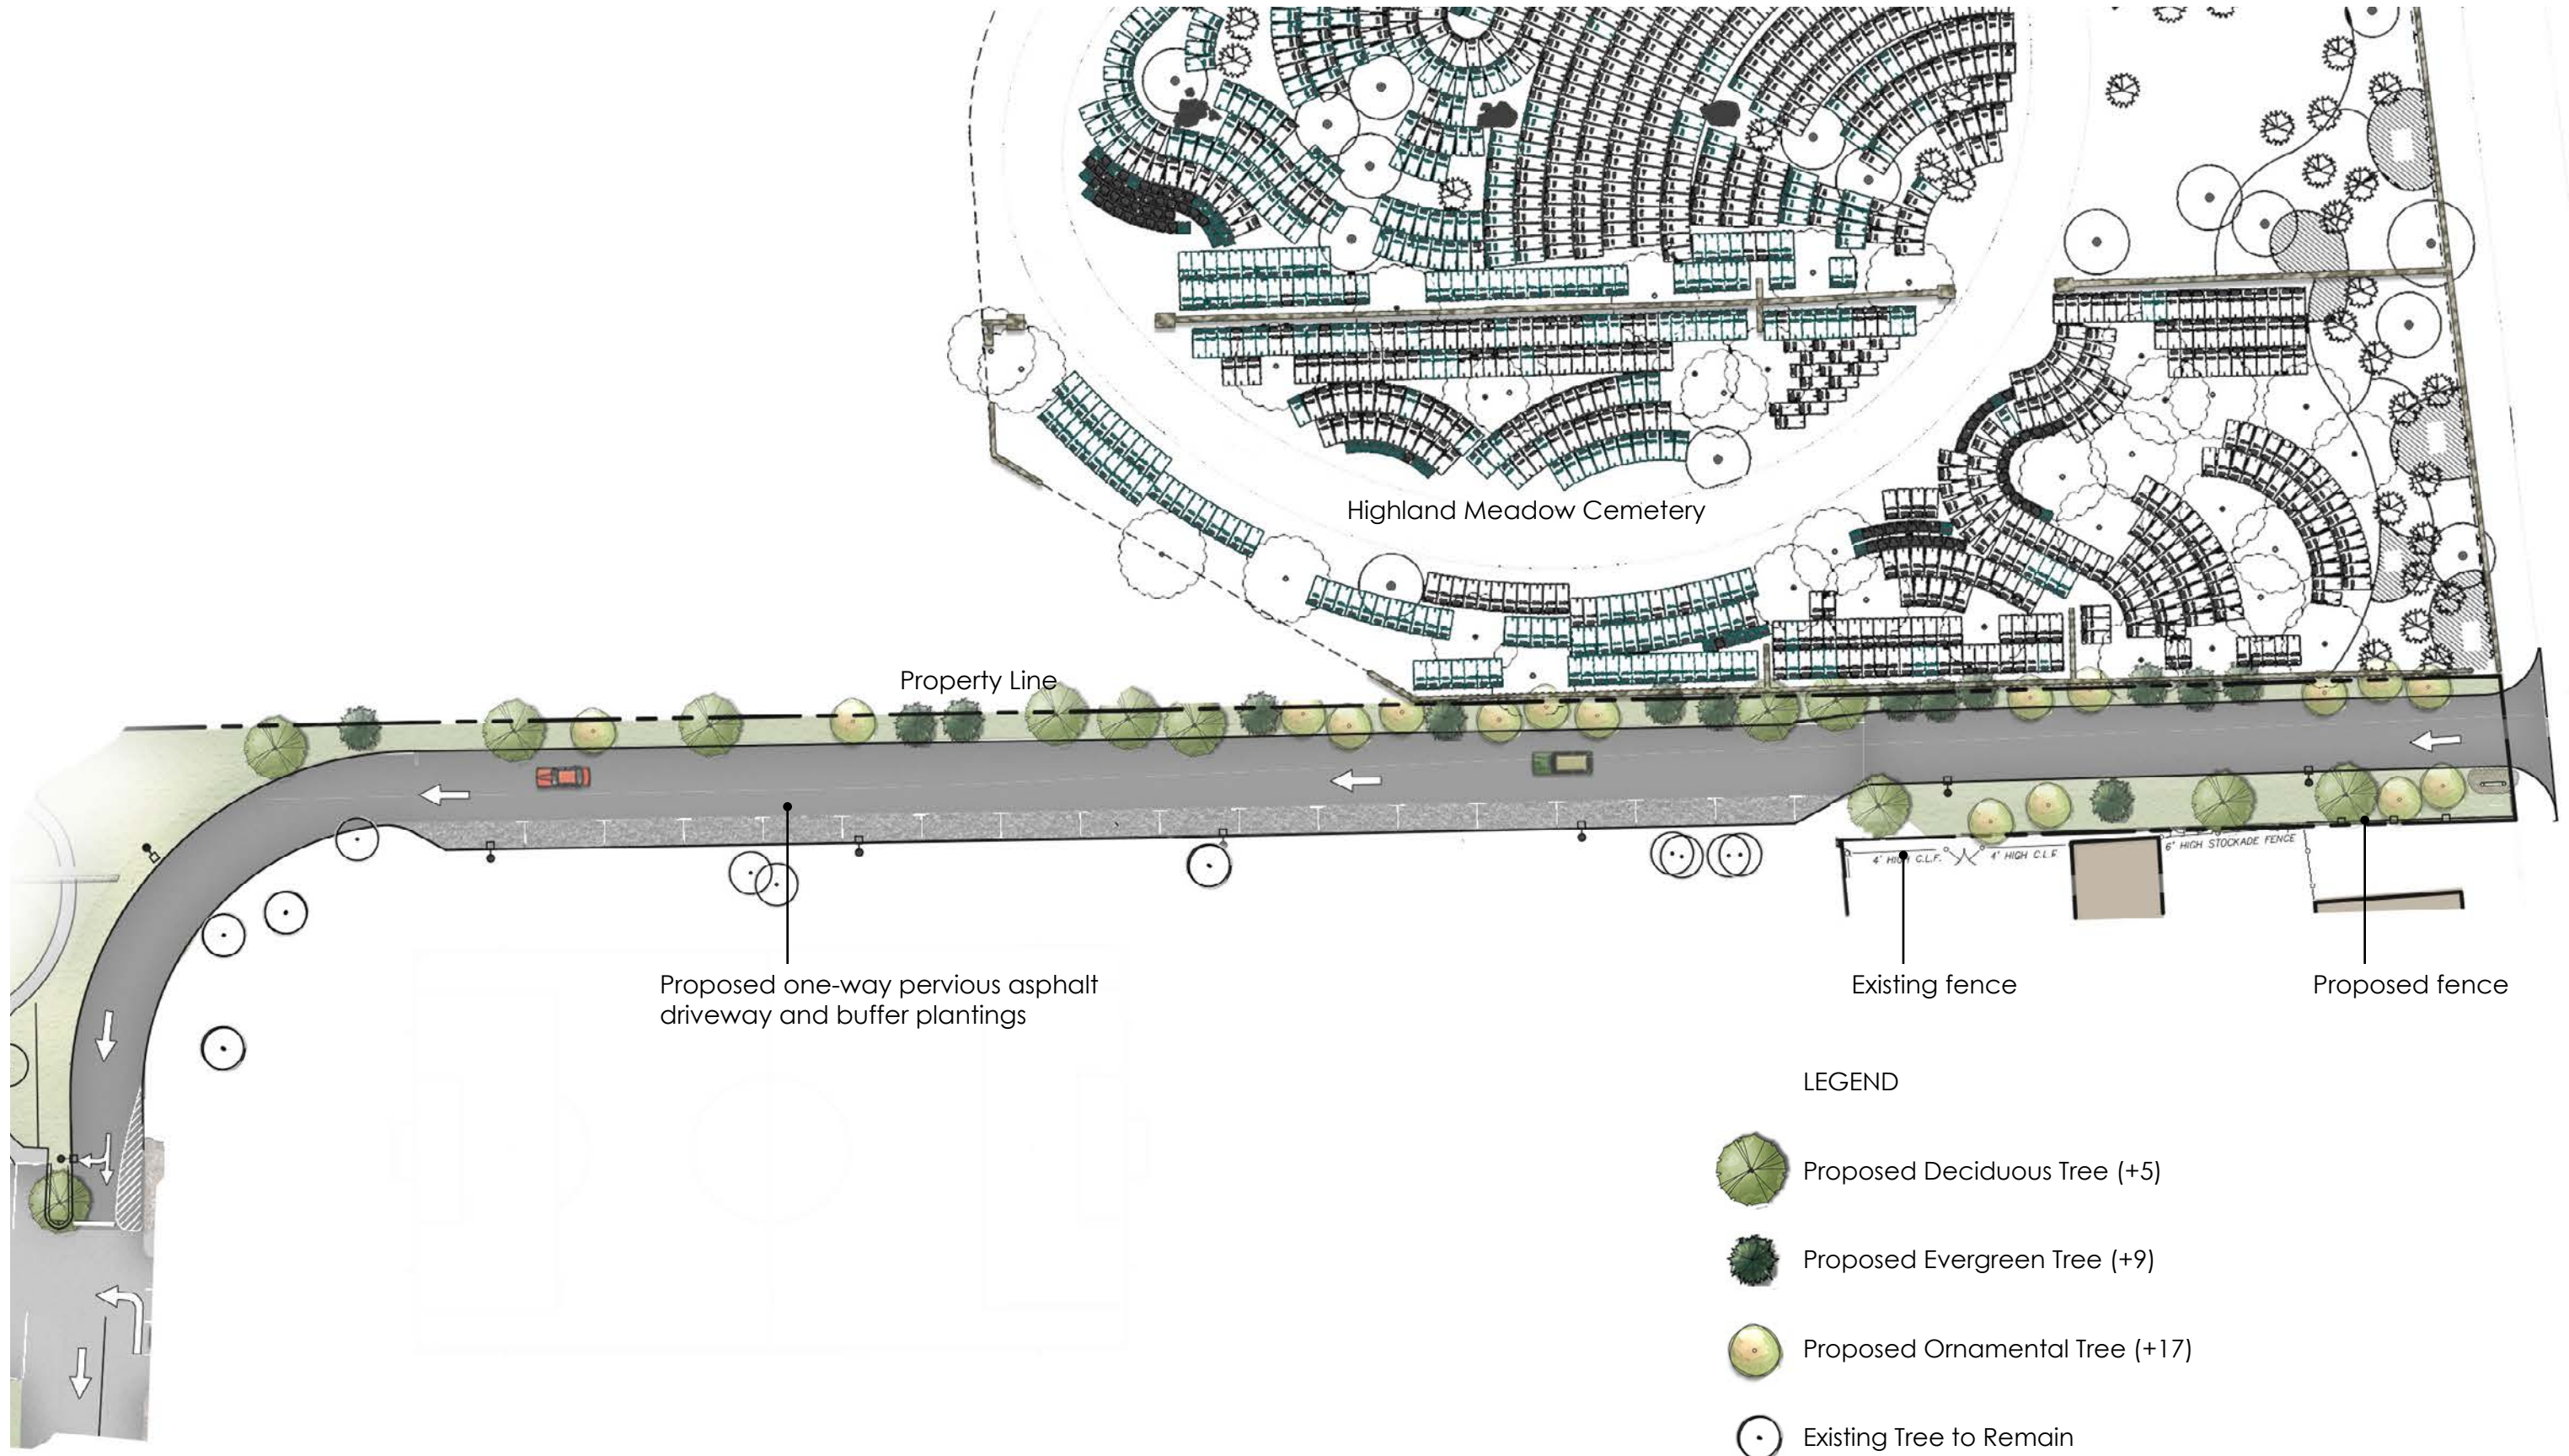

BELMONT DAY

Belmont Day School
55 Day School Lane
Belmont, MA

Belmont Day School - Barn and Entry Drive
Highland Meadow Cemetery and Buffer Enhancements

June 30, 2017

Highland Meadow Cemetery

4' HIGH C.L.F. 4' HIGH C.L.F. 6' HIGH STOCKADE FENCE

Amelanchier "Robin Hill"
Robin Hill Serviceberry

Amelanchier laevis
Serviceberry (Multistemmed)

Cornus florida 'Appalachian Spring'
Appalachian Spring Dogwood

BELMONT DAY SCHOOL - BARN AND ENTRY DRIVE
 HIGHLAND MEADOW CEMETERY BUFFER ENHANCEMENTS

Key Plan