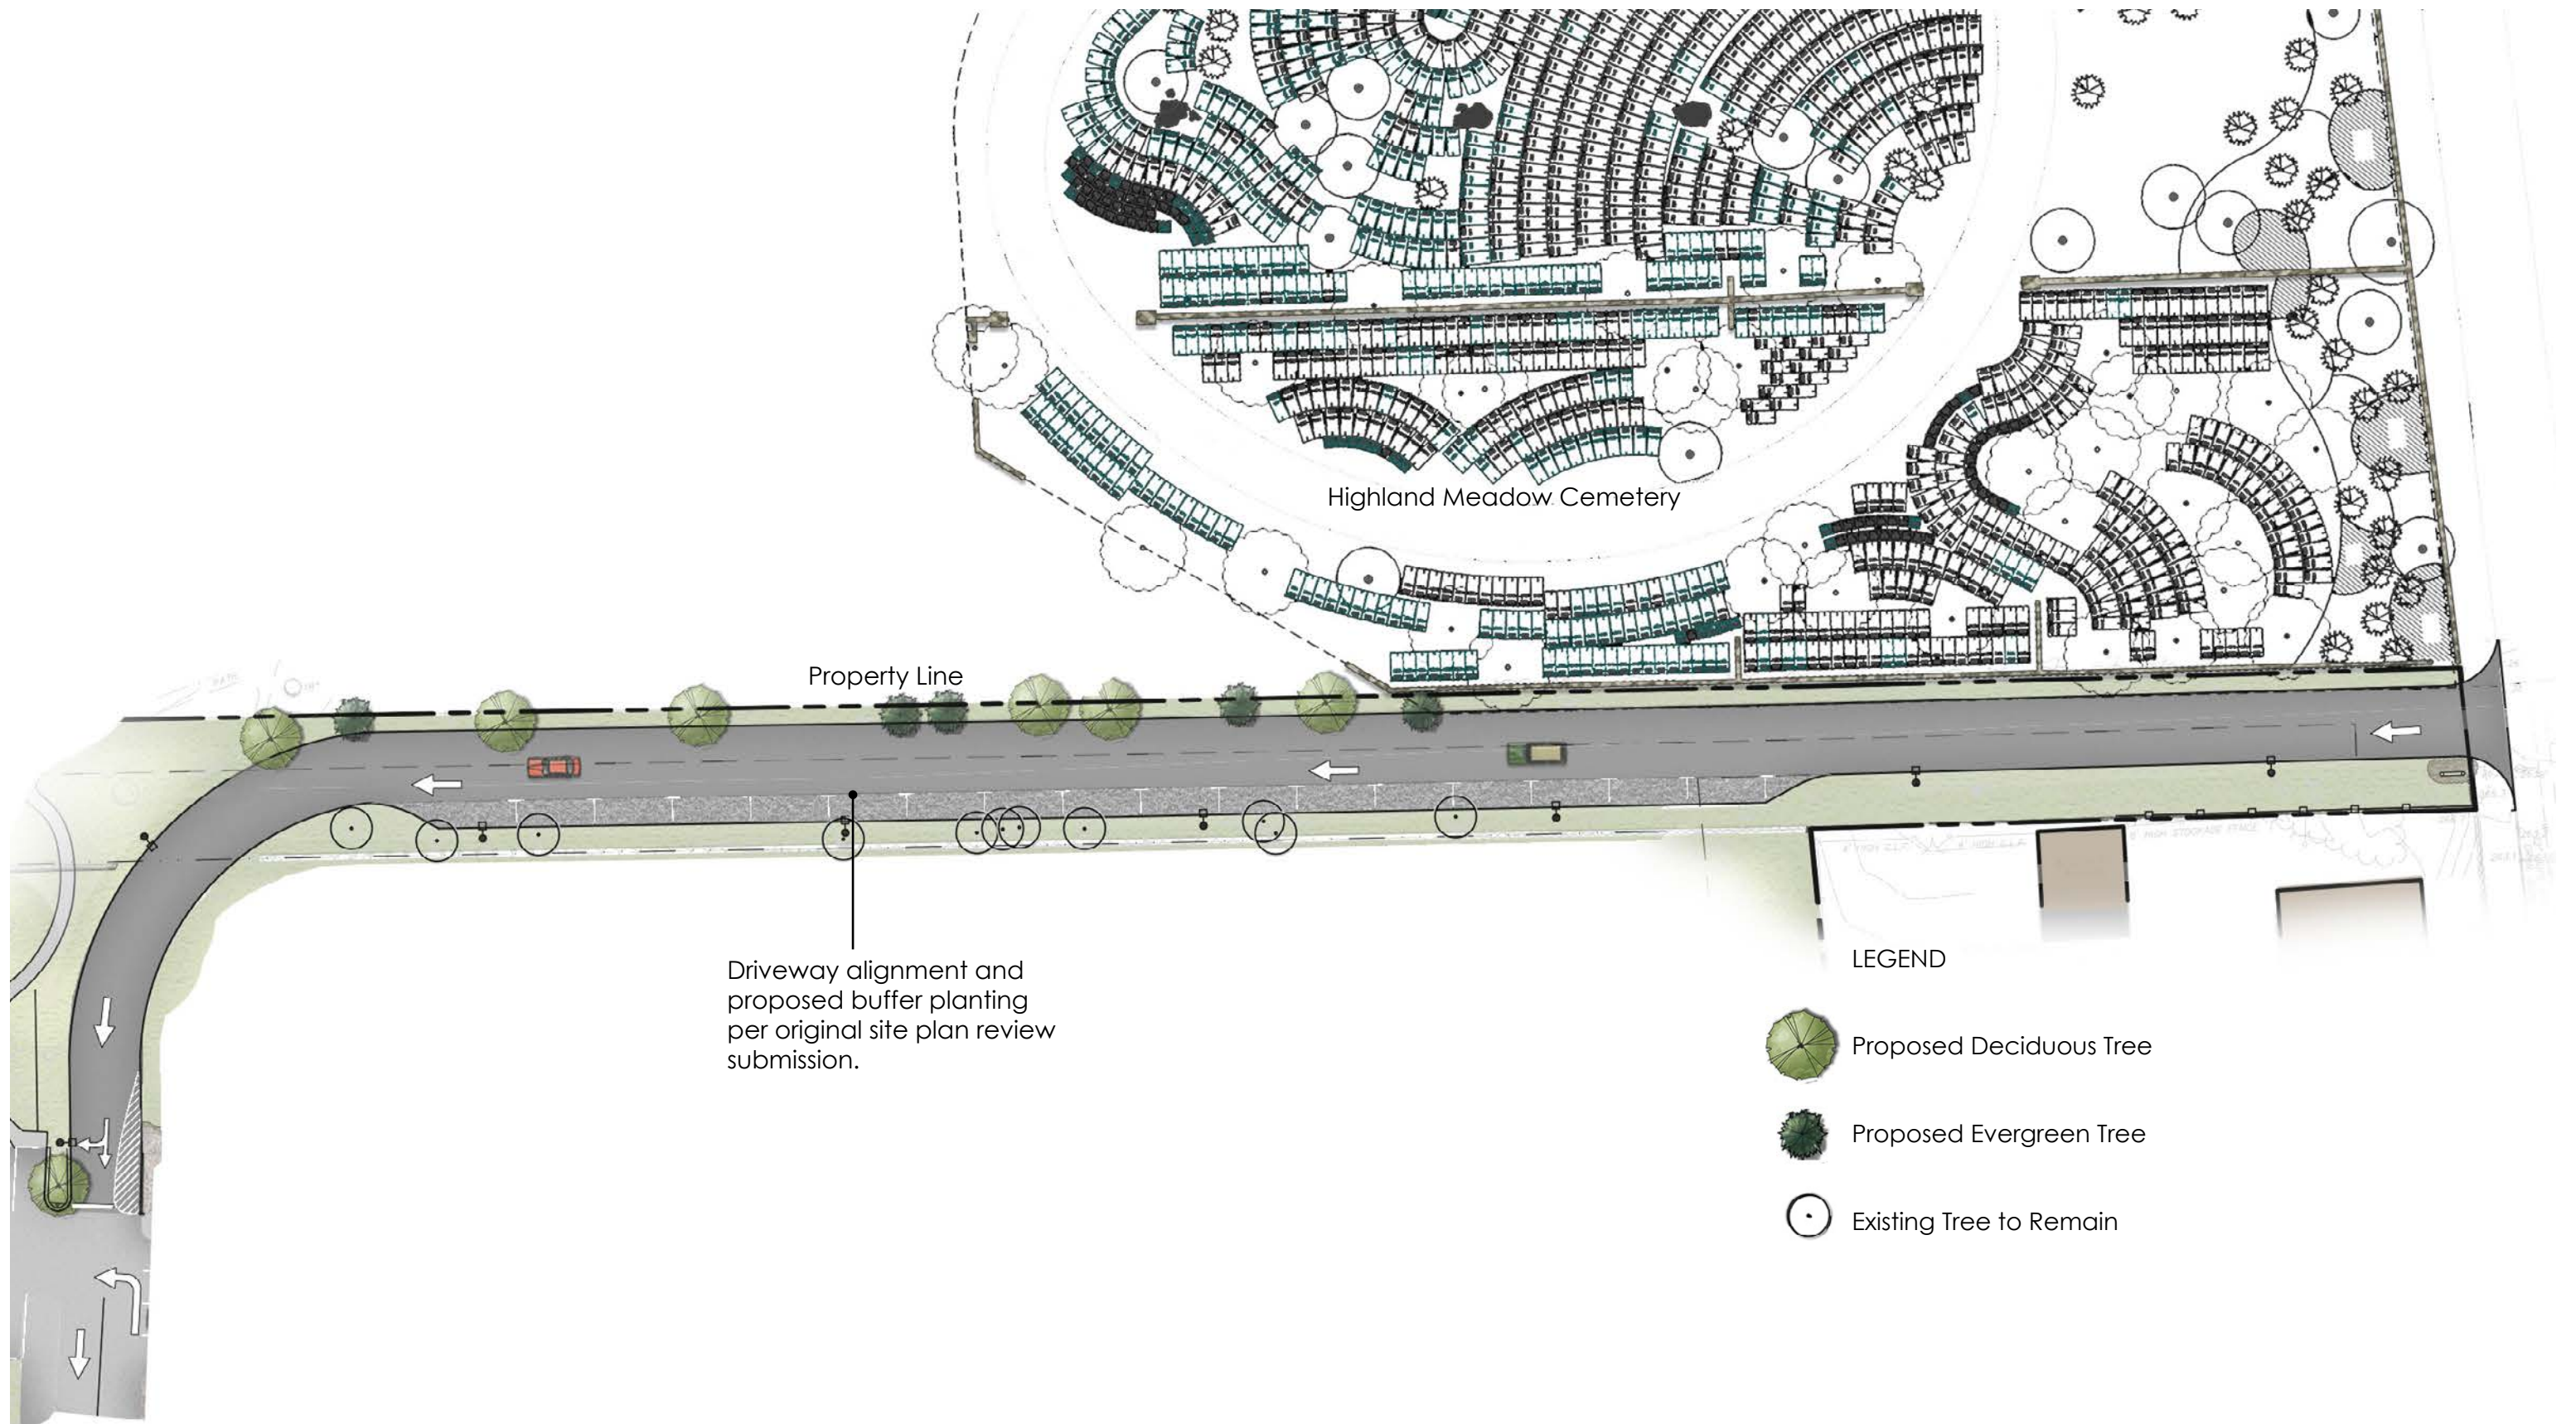

BELMONT DAY

Belmont Day School
55 Day School Lane
Belmont, MA

Belmont Day School - Barn and Entry Drive
Highland Meadow Cemetery and Buffer Enhancements

June 30, 2017

Highland Meadow Cemetery

4' HIGH C.L.F. 4' HIGH C.L.F. 6' HIGH STOCKADE FENCE

Amelanchier "Robin Hill"
Robin Hill Serviceberry

Amelanchier laevis
Serviceberry (Multistemmed)

Cornus florida 'Appalachian Spring'
Appalachian Spring Dogwood

BELMONT DAY SCHOOL - BARN AND ENTRY DRIVE
 HIGHLAND MEADOW CEMETERY BUFFER ENHANCEMENTS

Key Plan