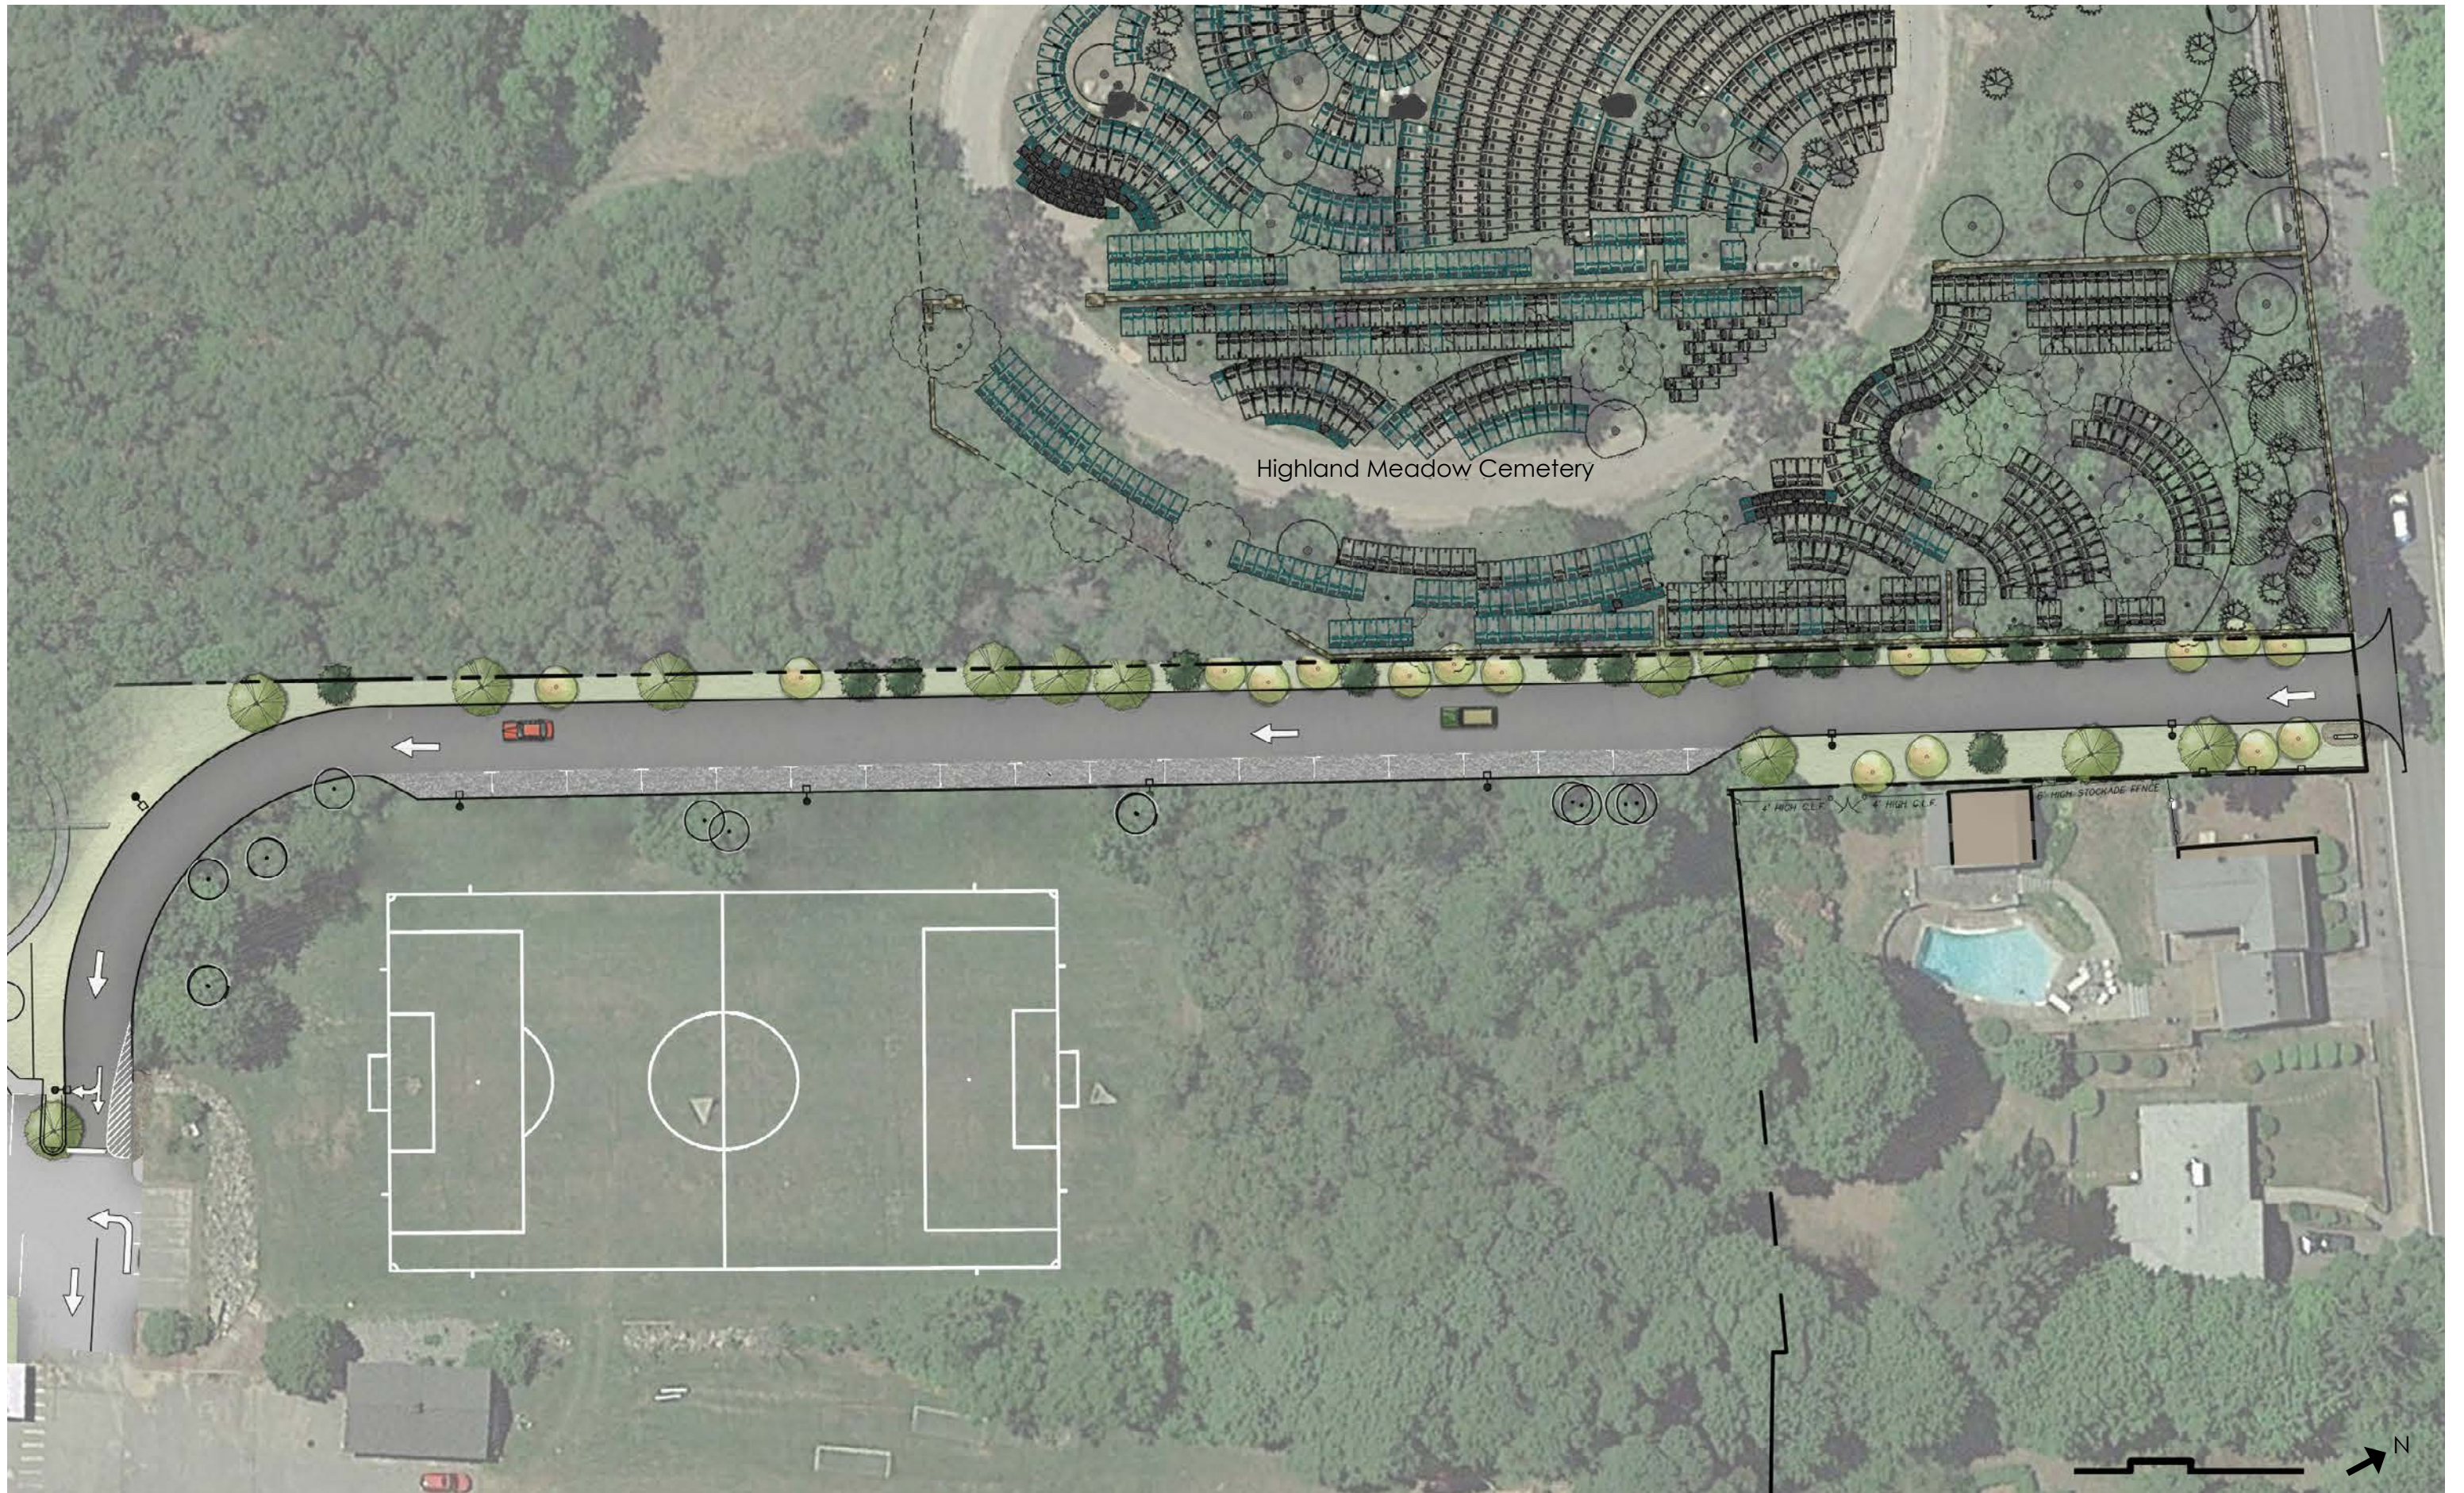

BELMONT DAY

Belmont Day School
55 Day School Lane
Belmont, MA

Belmont Day School - Barn and Entry Drive
Highland Meadow Cemetery and Buffer Enhancements

June 30, 2017

Highland Meadow Cemetery

4' HIGH C.L.F. 4' HIGH C.L.F. 6' HIGH STOCKADE FENCE

Amelanchier "Robin Hill"
Robin Hill Serviceberry

Amelanchier laevis
Serviceberry (Multistemmed)

Cornus florida 'Appalachian Spring'
Appalachian Spring Dogwood

BELMONT DAY SCHOOL - BARN AND ENTRY DRIVE
 HIGHLAND MEADOW CEMETERY BUFFER ENHANCEMENTS

Key Plan