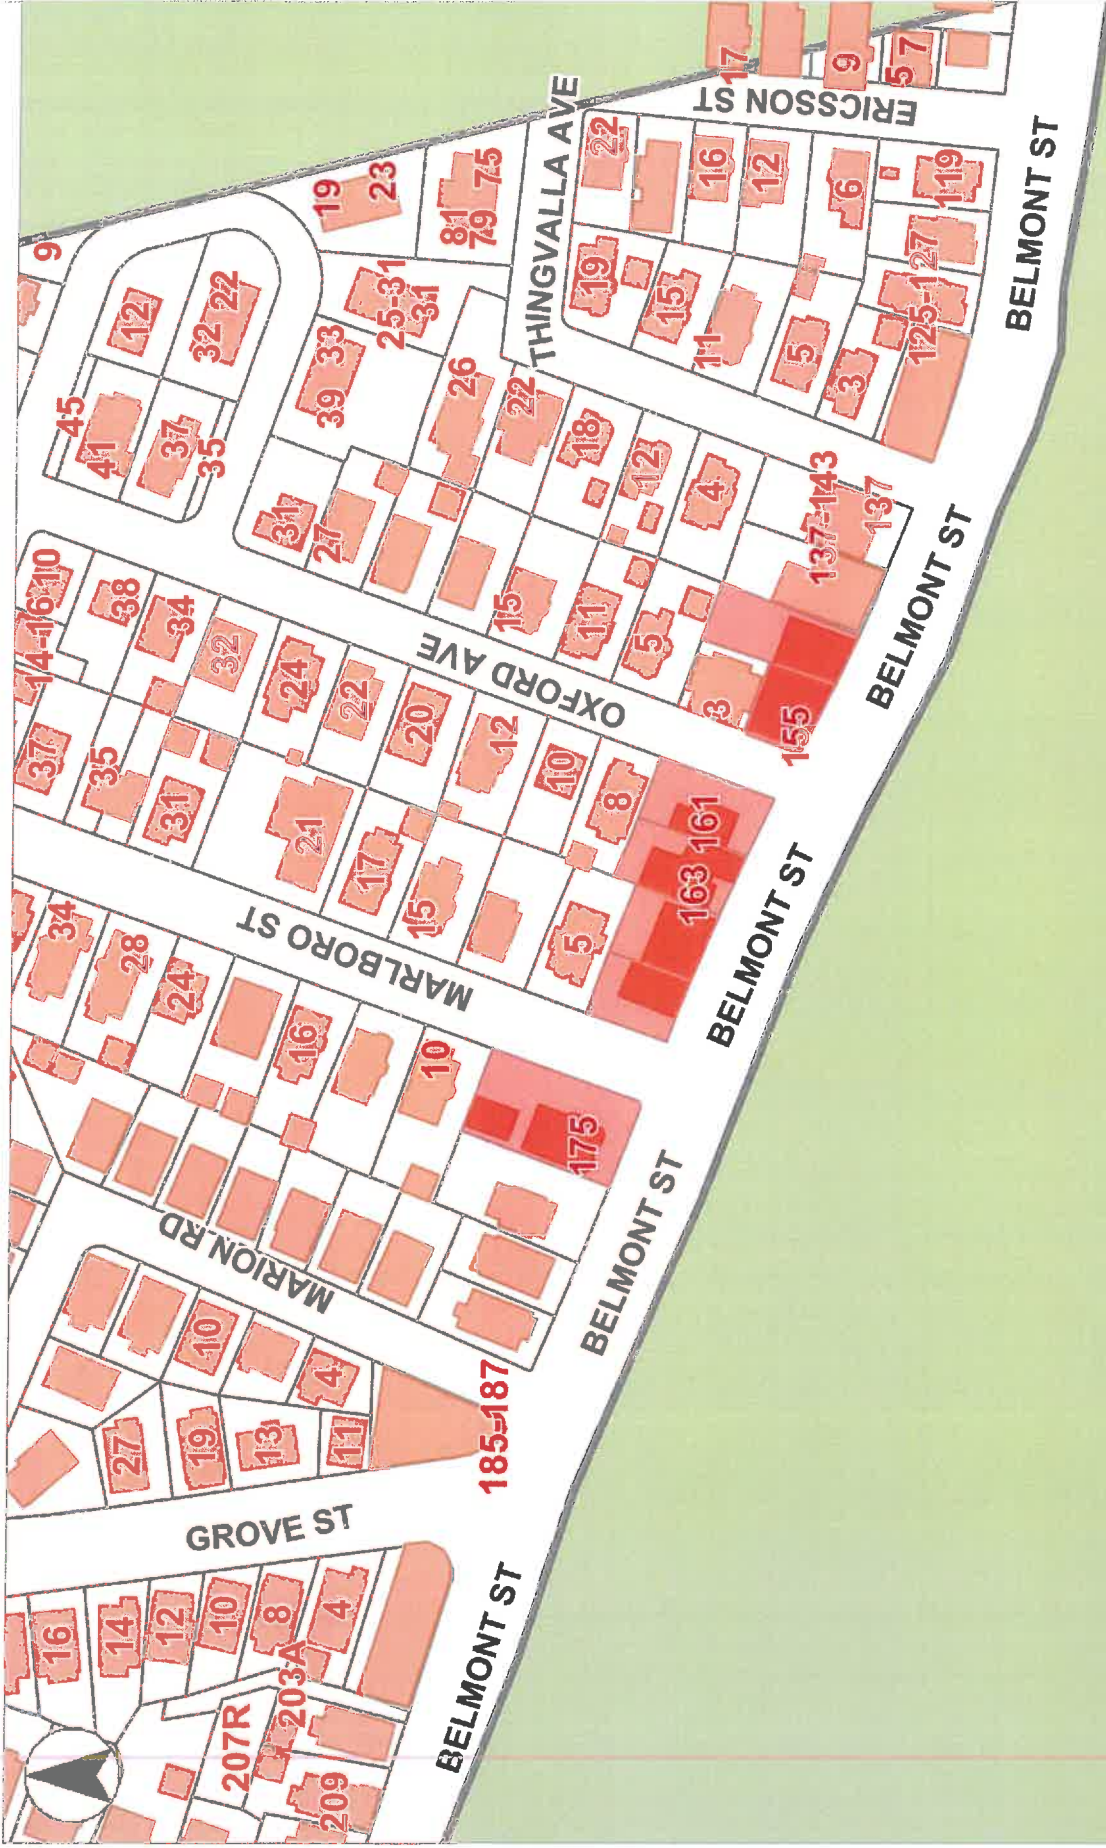

- Town-Owned Buildings
- McLean Buildings
- BUILDINGS
- Parcels
- Town Boundary
- MA Highways
- US Highway
- Numbered Routes
- Charles_poly
- Charles_arc
- Abutting Town Labels
- Abutting Towns
- Roads
- Major Road, Collect
- Minor Road, Arterial

The data shown on this site are provided for informational and planning purposes only. The Town and its consultants are not responsible for the misuse or misrepresentation of the data.