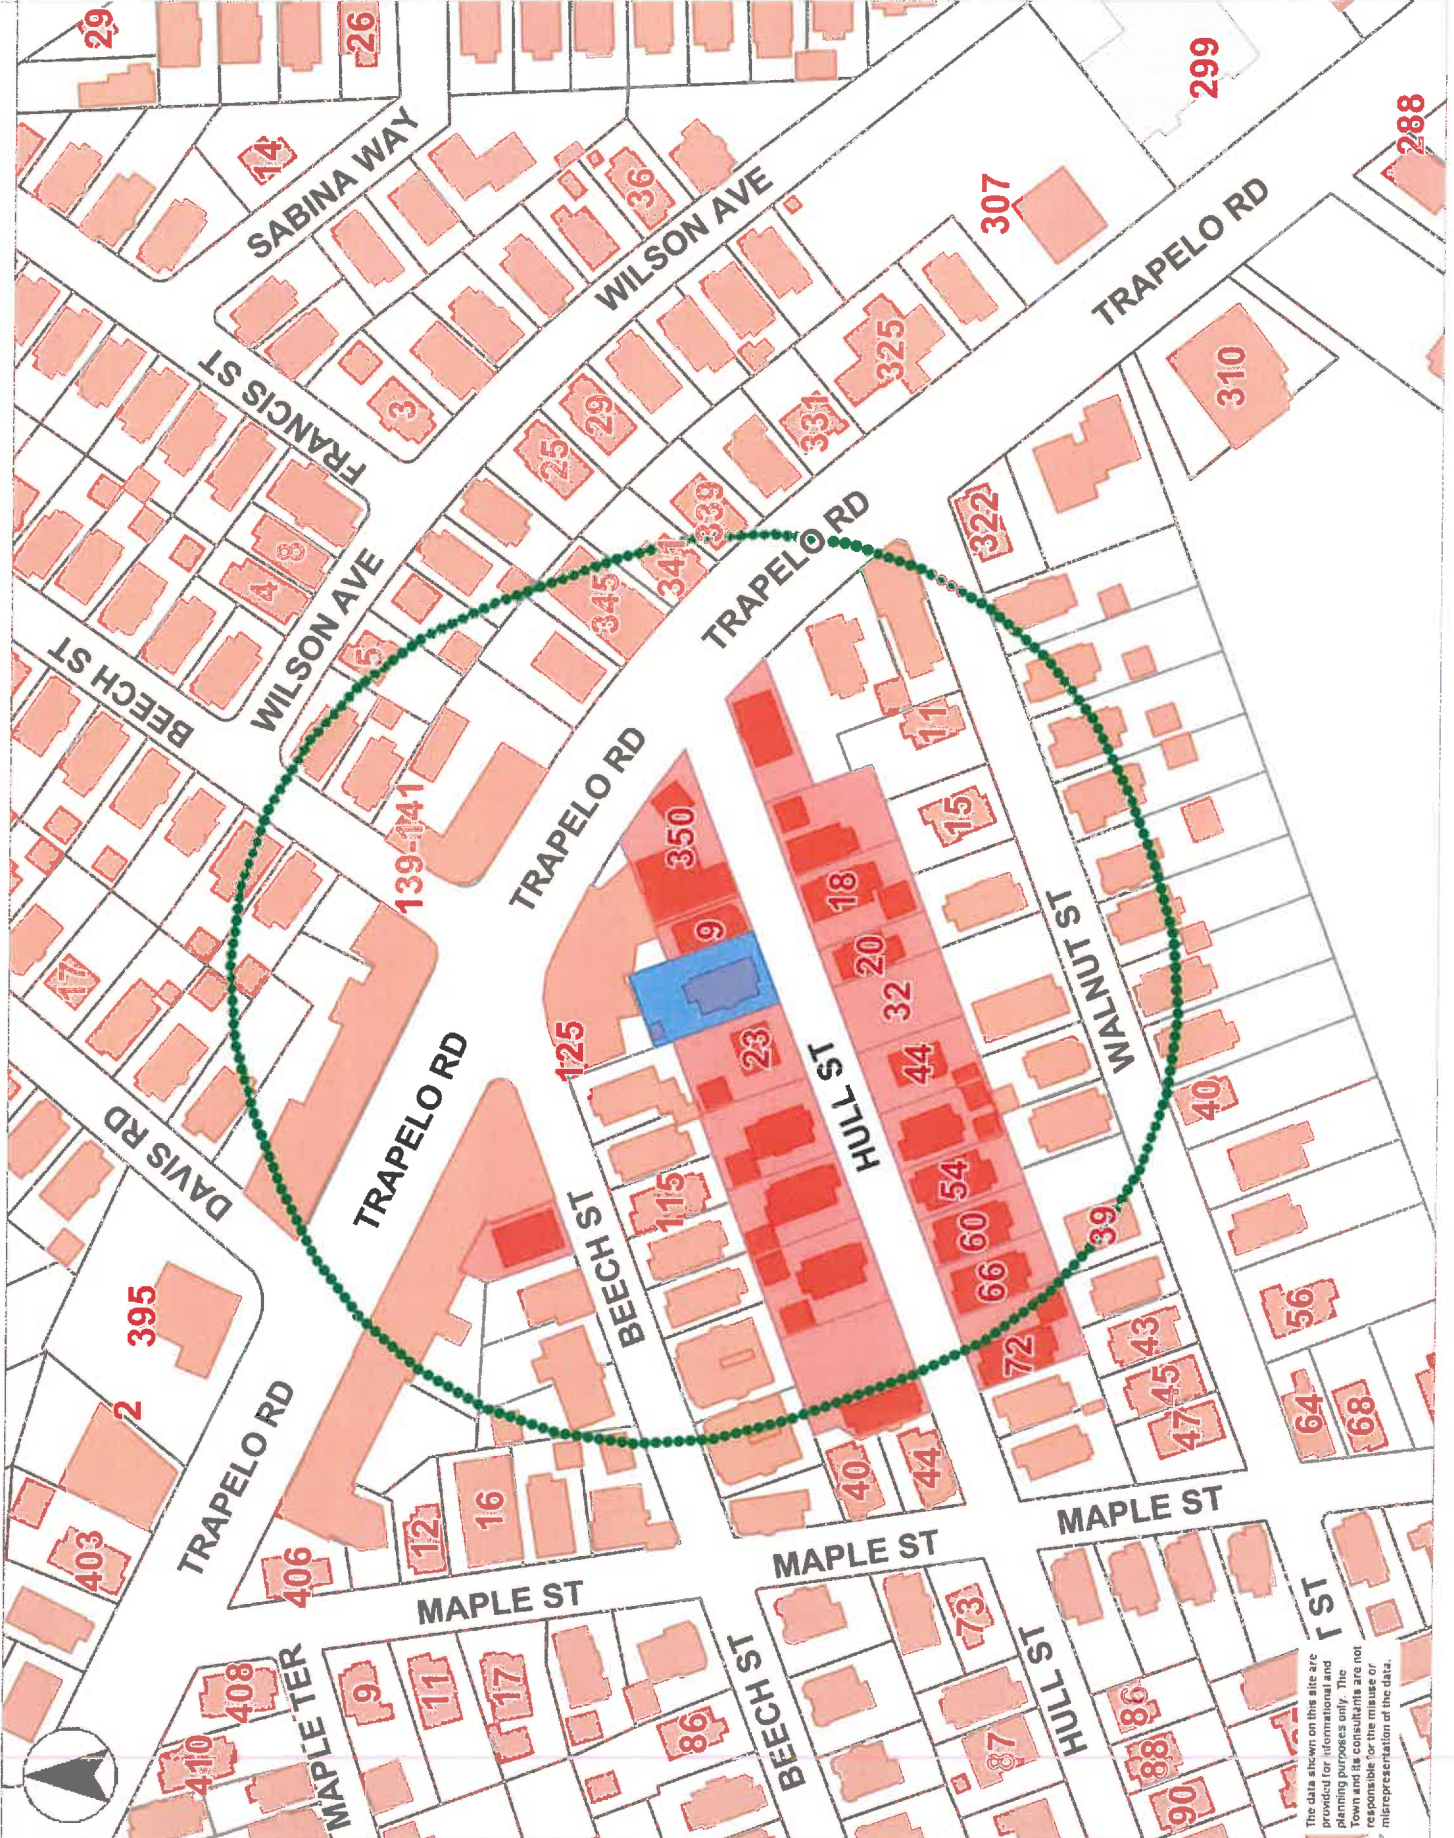

- Town-Owned Buildings
- McLean Buildings
- BUILDINGS
- Parcels
- Town Boundary
- MA Highways
- Interstate
- US Highway
- Numbered Routes
- Charles_poly
- Charles_arc
- Abutting Town Labels
- Abutting Towns
- Roads
- Major Road, Collect
- Minor Road, Arterial

The data shown on this site are provided for informational and planning purposes only. The Town and its consultants are not responsible for the misuse or misrepresentation of the data.

Printed on 09/12/2019 at 08:40 AM